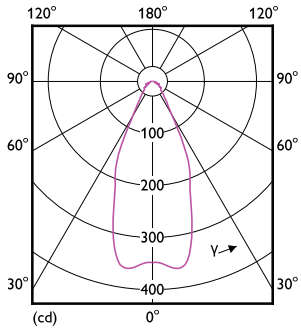

Product data

General Information		Luminous Flux in 90° Cone (Rated)	
Cap-Base	G53 [G53]		875 lumen
Nominal lifetime	40,000 hour(s)	Operating and Electrical	
Switching Cycle	50,000	Line Frequency	50 to 60 Hz
Lighting Technology	LED	Input Frequency	50 to 60 Hz
Flux measurement reference	Narrow Cone	Power Consumption	14.8 W
Light Technical		Lamp Current (Nom)	1,500 mA
Color Code	927 [CCT of 2700K]	Wattage Equivalent	75 W
Beam Angle (Nom)	45 degree(s)	Starting Time (Nom)	0.5 s
Luminous Flux	875 lumen	Warm-up time to 60% light	0.5 s
Luminous Intensity (Nom)	1,200 cd	Power Factor (Fraction)	0.7
Color Designation	Warm White (WW)	Voltage (Nom)	ac electronic 12 V
Correlated Color Temperature (Nom)	2700 K	Temperature	
Luminous Efficacy (rated) (Nom)	59 lm/W	T-Case Maximum (Nom)	85 °C
Color Consistency	<4		
Color rendering index (CRI)	95		
LLMF At End Of Nominal Lifetime (Nom)	70 %		

Dimensional drawing

Product	D	C
MAS ExpertColor 14.8-75W 927 AR111 45D	111 mm	61 mm

Photometric data

Spectral Power Distribution Colour - MAS ExpertColor 14.8-75W 927 AR111 45D

MASTER LEDspot ExpertColor AR111

Photometric data

Light Distribution Diagram - MAS ExpertColor 14.8-75W 927 AR111 45D

Lifetime

Life Expectancy Diagram - MAS ExpertColor 14.8-75W 927 AR111 45D

Lumen Maintenance Diagram - MAS ExpertColor 14.8-75W 927 AR111 45D