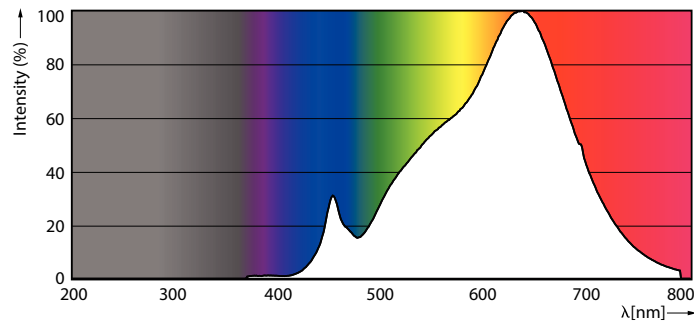

Product data

General Information		Luminous Flux in 90° Cone (Rated)	
Cap-Base	G53 [G53]		875 lumen
Nominal lifetime	40,000 hour(s)	Operating and Electrical	
Switching Cycle	50,000	Line Frequency	50 to 60 Hz
Lighting Technology	LED	Input Frequency	50 to 60 Hz
Flux measurement reference	Narrow Cone	Power Consumption	14.8 W
Light Technical		Lamp Current (Nom)	1,500 mA
Color Code	927 [CCT of 2700K]	Wattage Equivalent	75 W
Beam Angle (Nom)	45 degree(s)	Starting Time (Nom)	0.5 s
Luminous Flux	875 lumen	Warm-up time to 60% light	0.5 s
Luminous Intensity (Nom)	1,200 cd	Power Factor (Fraction)	0.7
Color Designation	Warm White (WW)	Voltage (Nom)	ac electronic 12 V
Correlated Color Temperature (Nom)	2700 K	Temperature	
Luminous Efficacy (rated) (Nom)	59 lm/W	T-Case Maximum (Nom)	85 °C
Color Consistency	<4		
Color rendering index (CRI)	95		
LLMF At End Of Nominal Lifetime (Nom)	70 %		

Suitable For Accent Lighting	Yes
Energy Consumption kWh/1000 h	15 kWh
EPREL Registration Number	648,259
CE mark	Yes
EU RoHS compliant	Yes

Product Data

Full product code	871951433381900
Order product name	MAS ExpertColor 14.8-75W 927 AR111 45D
Order code	929003042702
Numerator - Quantity Per Pack	1
Numerator - Packs per outer box	6
Material number (12NC)	929003042702
Full product name	MAS ExpertColor 14.8-75W 927 AR111 45D
EAN/UPC - Case	8719514333826

Dimensional drawing

Product	D	C
MAS ExpertColor 14.8-75W 927 AR111 45D	111 mm	61 mm

Photometric data

Spectral Power Distribution Colour - MAS ExpertColor 14.8-75W 927 AR111 45D

MASTER LEDspot ExpertColor AR111