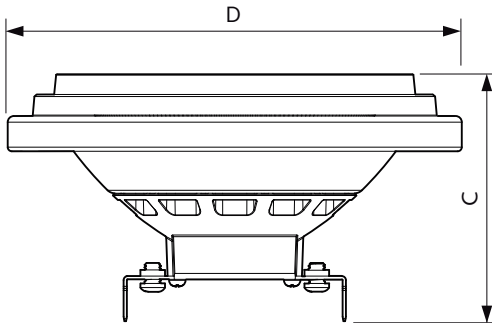

Dimensional drawing

Product	D	C
MAS ExpertColor 14.8-75W 927 AR111 45D	111 mm	61 mm

Photometric data

Spectral Power Distribution Colour - MAS ExpertColor 14.8-75W 927 AR111 45D

MASTER LEDspot ExpertColor AR111