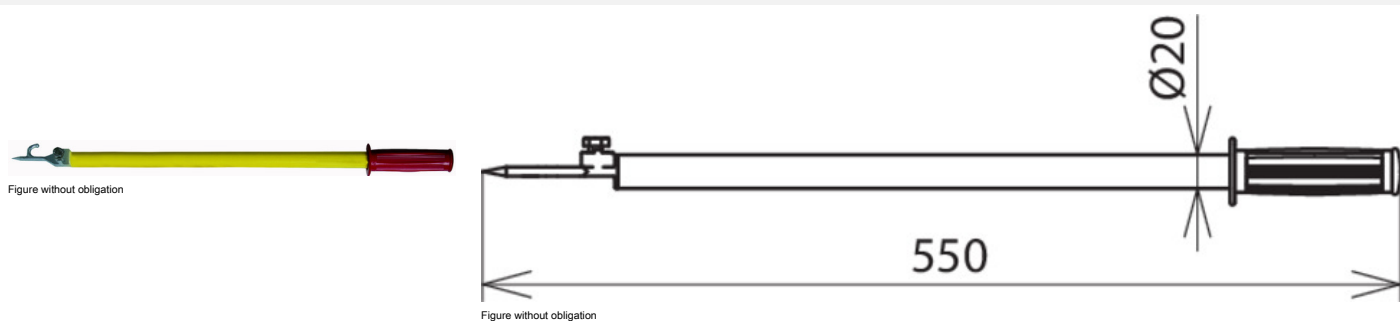

EV TES 465 SN7215 (758 036)

| Type | EV TES 465 SN7215 |
|---|--|
| Part No. | 758 036 |
| Tube length | 465 mm |
| Total length (l _e) | 550 mm |
| Screw | M8 x 20 mm |
| Use | Not suitable for use in wet weather conditions |
| Material (contact and coupling electrode) | Zamak |
| Material (insulating tube) | Glass-fibre reinforced polyester tube |
| Weight | 203 g |
| Customs tariff number | 85369095 |
| GTIN | 4013364133884 |
| PU | 1 Stk |