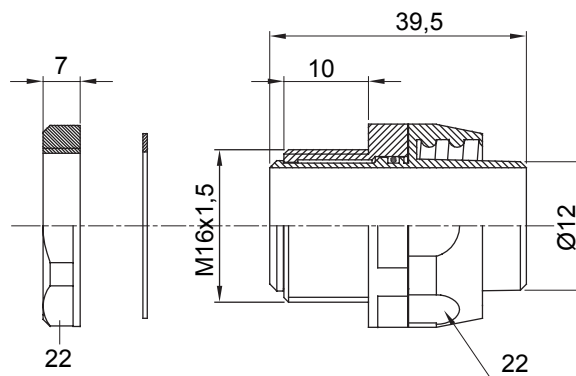

Product Data Sheet

DX54112

DF Range

Straight and revolving coupling device for sheath with IP54 protection degree.

Colour	Black RAL 9005	IP degree	IP54
ISO pitch	M 16x1.5	Sheath Ø (mm)	12
Type	Revolving	Electrocod	210

DIMENSIONAL

TECHNICAL SYMBOLOGY

IP

IP54

STANDARDS/APPROVALS