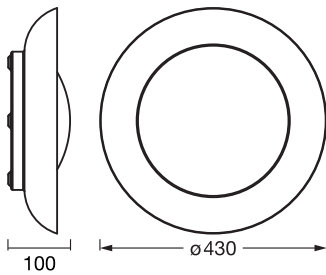

### Photometrical data

Luminous flux	1700 lm
Total luminous flux of contained light sources	3960 lm
Luminous efficacy	48 lm/W
Color temperature	3000 K
Light color (designation)	Warm White
Color rendering index Ra	80
Standard deviation of color matching	< 6 sdc <sub>m</sub>
Flickering metric (Pst LM)	≤1.0
Stroboscope effect metric (SVM)	≤0.4
Photobiological safety group acc. to EN62778	RG0
Photobiological safety group acc. to EN62471	RG0
Beam angle	120 °

### Dimensions & Weight

Diameter	430.00 mm
Height	100.00 mm
Product weight	1385.00 g

ORBIS PLATE 430  
35W830CLICKDIM