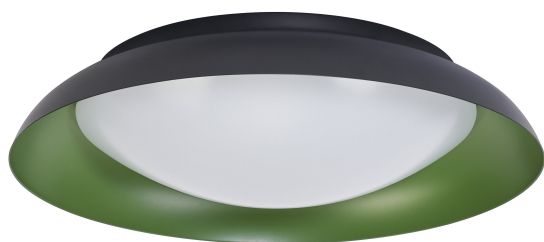

PRODUCT DATASHEET

Orbis Plate 430MM 35W 830 Click DIM Black and Green

Orbis Plate | LED ceiling luminaires with metal ring

Areas of application

- Indoor
- Living areas (living rooms, dining rooms, bedrooms etc.)

Product benefits

- Stylish and modern design
- Easy to install and use
- Long lifetime thanks to LED technology

Product features

- Type of protection: IP20
- Lifetime up to 30,000 h
- Click-DIM version: dimmable in three steps by repeated switching
- Color temperature: 3,000 K (Warm White)
- Metal housing, PMMA cover