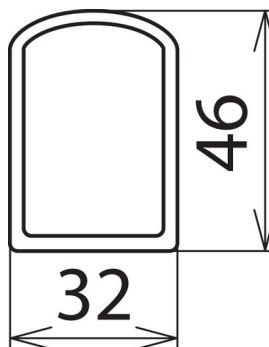

**AB 32 46 RW K L... (700 099)**

Figure without obligation

Figure without obligation

Robust design, suitable for indoor and outdoor installations.

Type	AB 32 46 RW K L...
Part No.	700 099
Material	Glass-fibre reinforced polyester
Dimensions (W x H)	32 x 46 mm
Length	Any up to 6000 mm <sup>1)</sup>
Material thickness	6 mm
Colour	Red ● / white ○
Weight	1,28 g/mm
Customs tariff number	39169010
GTIN	4013364157415
PU	1 mm

<sup>1)</sup>Length to be specified when ordering!

We reserve the right to introduce changes in performance, configuration and technology, dimensions, weights and materials in the course of technical progress. The figures are shown without obligation.