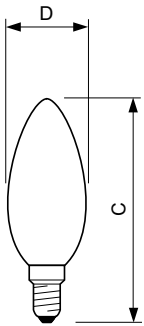

## Mechanical and Housing

Bulb Finish	Frosted
Bulb Shape	B35 [B 35mm]

## Dimensional drawing

Product	D	C
CorePro LEDCandleND6.5-60WB35 E14 840FRG	35 mm	97 mm