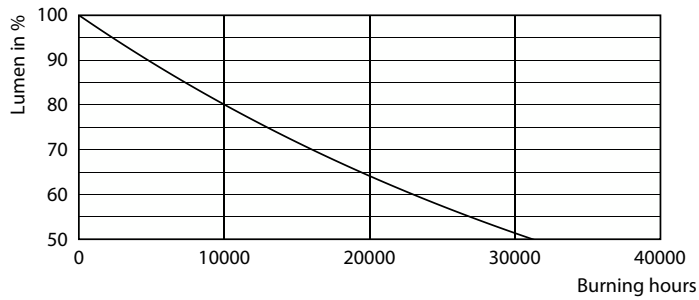

Lifetime

Lumen Maintenance Diagram - CorePro LEDCandleND6.5-60WB35 E14 840FRG