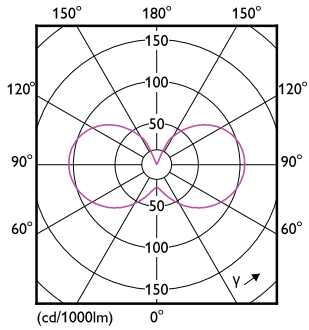

CorePro GLASS LED candles and lusters

Photometric data

Light Distribution Diagram - CorePro LEDCandleND6.5-60WB35 E14 840FRG