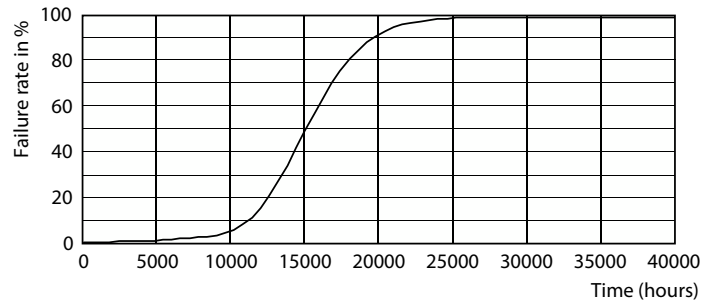

Life Expectancy Diagram - CorePro LEDCandleND6.5-60WB35 E14 840FRG