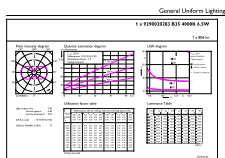

Photometric data

Spectral Power Distribution Colour - CorePro LEDCandleND6.5-60WB35 E14 840FRG