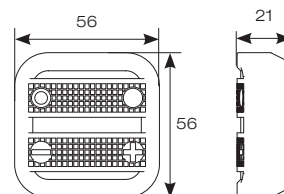

OCTO
Embedded

Powered by
CASAMBI

CODE	DESCRIPTION	IP	TRADE
AOCTO/BT/WS/IP65	Outdoor Wireless Switch	IP65	£91.50