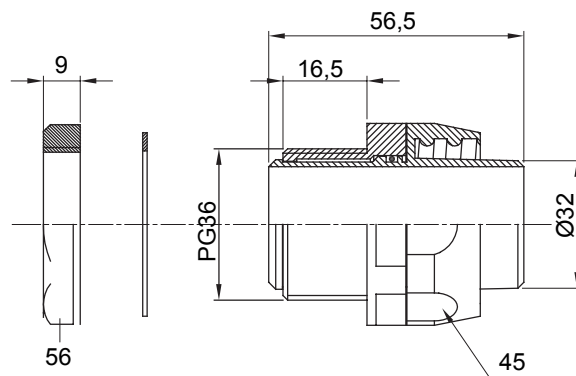

Straight and revolving coupling device for sheath with IP54 protection degree.

Colour	Black RAL 9005	IP degree	IP54
PG pitch	36	Sheath Ø (mm)	32
Type	Revolving	Electrocod	210

DIMENSIONAL

TECHNICAL SYMBOLOGY