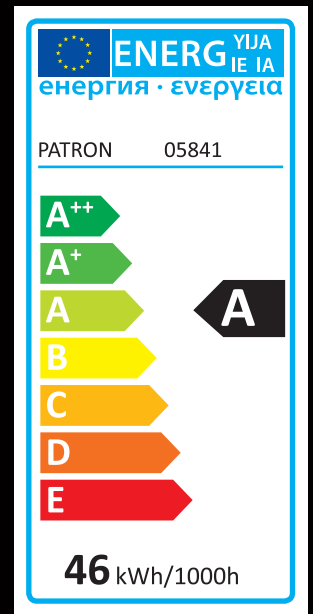

PATRON

CFL SPIRAL BULB

05841

Scan me

www.patronbulbs.com

Manufactured in PRC

2600

E27

220-240V

20000

80-89

6500K

50-60

8000h

Strada Ștefan cel Mare 2/20,
Strășeni, Moldova

Strada Alexandru Ghica 148,
Alexandria, Romania