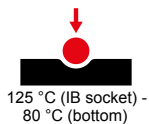

TECHNICAL SYMBOLOGY

IP
IP67

IK
IK08