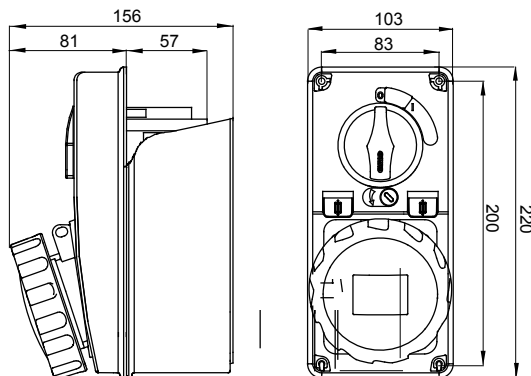

## GW66238N

IB Range

Industrial-type socket-outlets conforming to IEC 309 Standard, with mechanical interlock consisting of a circuit breaker enabling the plug to be connected and disconnected only in the open position, and the switch to close only with the plug inserted. Wide range including models with rotary switch and fuseholder base, AUTOMATIKA with 6kA C characteristic miniature circuit breaker, and version with safety transformer. High application versatility thanks to the possibility of assembly in back-mounting and flush-mounting boxes, and boards of the 68 Q-DIN and Q-MC ranges.

Type of fuse	Ø 10.3x38 mm	Type	Vertical
Fuse breaking capacity	> 50 kA	Thermo-pressure with ball	125 °C (IB socket) - 80 °C (bottom)
Rated insulation voltage (Ui)	500 V	IP degree	IP67
No. of poles	3P+E	Mechanical resistance	IK08
Frequency	50/60 Hz	Operating temperature	-25 +40 °C
Protection	Fuse-holder base (CBF)	With back-mounting box	Yes
Electrocod	2222	Glow wire test	850 °C (IB socket) - 650 °C (bottom)
Colour	Blue	Breaking capacity (Icc)	10 kA
Weight	Max. 1.1 Kg	IB socket outlet rated current (In)	27 A
Rated impulse withstand voltage	4 kV	Rated current (A)	32
Reference h	9	Rated voltage	200 - 250 V

### DIMENSIONAL

### TECHNICAL SYMBOLOGY

**IP**  
IP67

**IK**  
IK08

**GWT**

850 °C (IB socket) -  
650 °C (bottom)