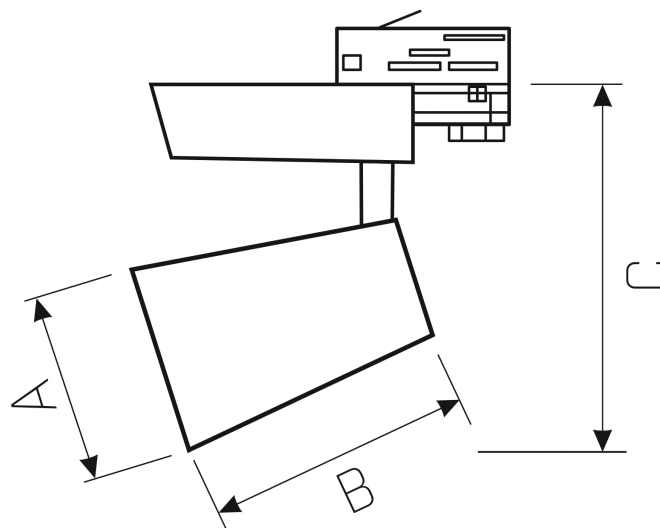

ESTRA

WOJP00330

LED luminaire ESTRA, with a power of 35 W, high light efficacy 135 lm/W. It is made of high-quality components, supported by a 5-year warranty. Lights up with neutral light - the most universal colour (4000K), which is suitable for the rooms we use on a daily basis, ensuring comfort during everyday activities. Narrow beam angle 60° gives directional light so that selected objects or surfaces can be better exposed. Designed to be mounted on a track.

Power	35 W	Voltage	230 V
Colour temperature	4000 K	Colour of light	Neutral white
Beam angle	60 °	Degree of protection (IP)	IP20

Technical data

Code	WOJP00330
Power	35 W
Nominal current	167.4 mA
Voltage	230 V
Energy consumption	35 kWh/1000h
Frequency	50HZ Hz
Protection class	I
Power supply included	+
Manufacturer of power supply	TRIDONIC
Power factor	0.93
Useful luminous flux*	4725 lm (360°)
Luminous flux**	3850 lm (360°)
Lamp efficacy	135 lm/W
Colour temperature	4000 K
Colour of light	Neutral white
Beam angle	60 °
RA	80
Light source included	+
Producer of LED diodes	CREE
Uniformity of color SDCM max	3
Dimmable	OPC
Working temperature range	-20/+40 °
Lifespan	50000 h
Housing material	Aluminum
Degree of protection (IP)	IP20
Colour	White
Dimension (AxBxC)	109x130x190 mm
For use	Inside
Assembly method	on track
Application	Inside
Made in	PL