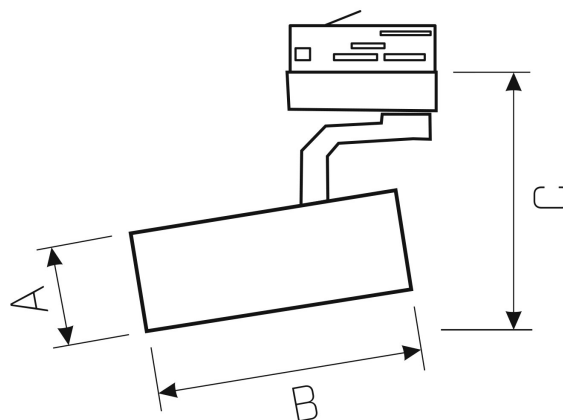

# FIESTA

W0JP05993

LED luminaire FIESTA, with a power of 35 W, high light efficacy 135 lm/W. It is made of high-quality components, supported by a 5-year warranty. Lights up with neutral light - the most universal colour (4000K), which is suitable for the rooms we use on a daily basis, ensuring comfort during everyday activities. Narrow beam angle 24° gives directional light so that selected objects or surfaces can be better exposed. Designed to be mounted on a track.

Power	<b>35 W</b>	Voltage	<b>230 V</b>
Colour temperature	<b>4000 K</b>	Colour of light	<b>Neutral white</b>
Beam angle	<b>24 °</b>	Degree of protection (IP)	<b>IP20</b>

## Technical data

Code	WQJP05993
Power	35 W
Nominal current	167.4 mA
Voltage	230 V
Energy consumption	35 kWh/1000h
Frequency	50HZ Hz
Protection class	I
Power supply included	Yes
Manufacturer of power supply	TRIDONIC
Power factor	0.93
Useful luminous flux*	4725 lm (360°)
Luminous flux**	3500 lm (360°)
Lamp efficacy	135 lm/W
Colour temperature	4000 K
Colour of light	Neutral white
Beam angle	24 °
RA	80
Light source included	+
Producer of LED diodes	CREE
Uniformity of color SDCM max	3
Dimmable	No
Working temperature range	-20/+40 °
Lifespan	50000 h
Housing material	Aluminum
Degree of protection (IP)	IP20
Colour	White
Dimension (AxBxC)	84x190x160 mm
For use	Inside
Assembly method	on track
Application	Inside
Made in	PL