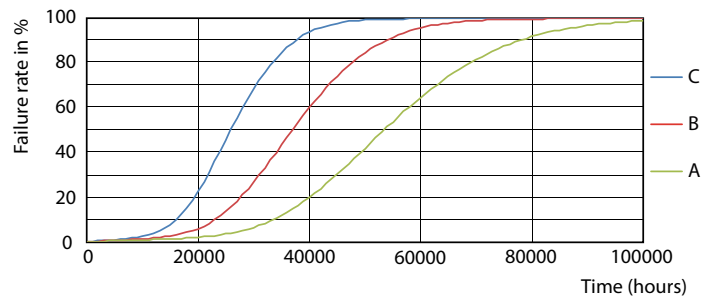

Lifetime

Life Expectancy Diagram