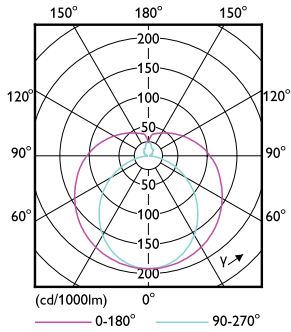

MASTER LEDtube Mains T5

Photometric data

LEDtube MAS 8W G5 1000lm