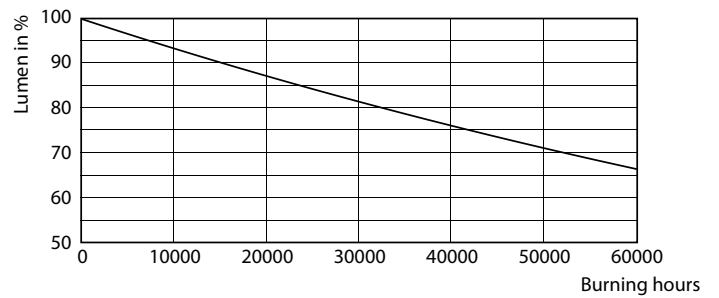

LEDtube 50K FailureRate-LED