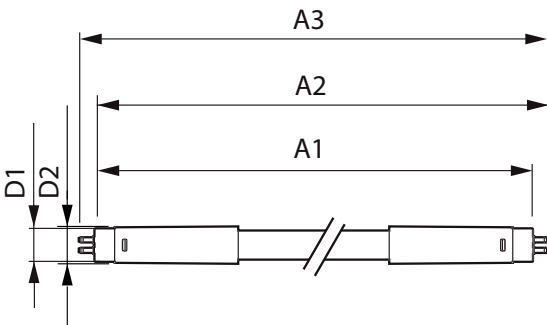

## Mechanical and housing

Bulb Finish	Frosted
Bulb Material	Glass
Product Length	1200 mm
Bulb Shape	Tube, double-ended

## Product data

Full product code	871869978351800
Order product name	MASTER LEDtube 1200mm HE 16.5W 840 T5
EAN/UPC - Product	8718699783518
Order code	929002421008
Numerator - Quantity Per Pack	1
Numerator - Packs per outer box	10
Material Nr. (12NC)	929002421008
Copy Net Weight (Piece)	0.215 kg

## Dimensional drawing

MASTER LEDtube 1200mm HE 16.5W 840 T5

Product	D1	D2	A1	A2	A3
MASTER LEDtube 1200mm HE 16.5W 840 T5	15.8 mm	19 mm	1149 mm	1156.1 mm	1163.2 mm