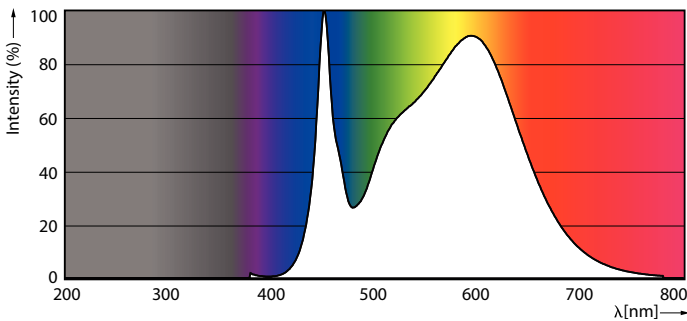

Photometric data

LEDtube MAS 16,5W G5 2500lm 840

LEDtube MAS 16,5W G5 2500lm 840