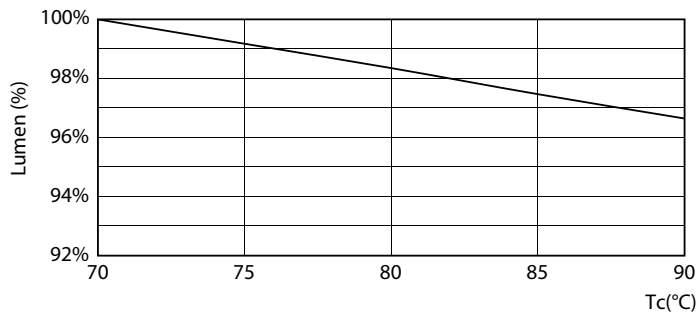

LEDtube 16,5W 50K LumenVsTc