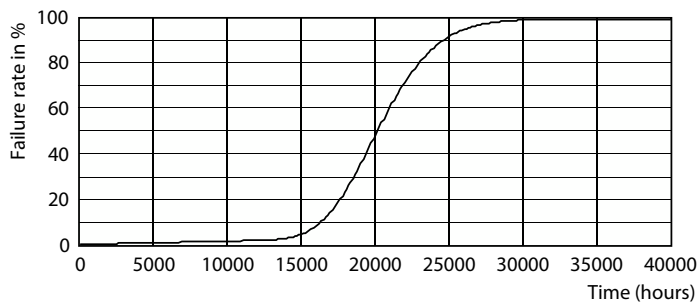

Ecofit Ledtubes T8

Photometric data

Spectral Power Distribution Colour - Ecofit LEDtube 600mm 8W 865 T8

Lifetime

LifetimeVsTc

FailureRate

Life Expectancy Diagram

Lumen Maintenance Diagram - Ecofit LEDtube 600mm 8W 865 T8