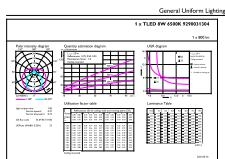

Photometric data

Light Distribution Diagram - Ecofit LEDtube 600mm 8W 865 T8