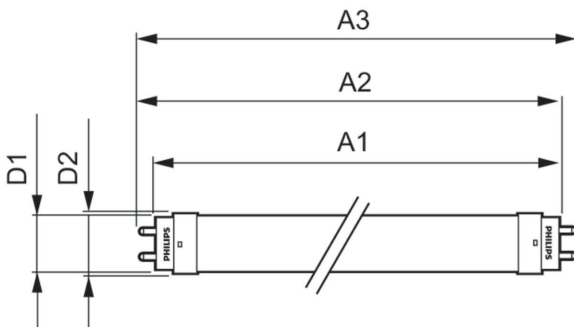

Ecofit Ledtubes T8

Approval and Application

Energy Efficiency Class	F
Energy Saving Product	Yes
Approval Marks	RoHS compliance CE marking KEMA Keur certificate
Energy Consumption kWh/1000 h	8 kWh
EPREL Registration Number	726132
EU RoHS compliant	Yes
Flickering value (PstLM) - Flickering value as per EN 61000-3-3	0.1
Stroboscopic effect visibility measure (SVM)	0.3
Ambient temperature range	-20 °C to 45 °C

Product Data

Order product name	Ecofit LEDtube 600mm 8W 865 T8
Full product name	Ecofit LEDtube 600mm 8W 865 T8
Full product code	871951440369700
Order code	929003130402
Material Nr. (12NC)	929003130402
Numerator - Quantity Per Pack	1
EAN/UPC - Product/Case	8719514403697
Numerator - Packs per outer box	20
EAN/UPC - Case	8719514403703

Dimensional drawing

Product	D1	D2	A1	A2	A3
Ecofit LEDtube 600mm 8W 865 T8	25.7 mm	28 mm	588.5 mm	595.5 mm	602.5 mm

Photometric data