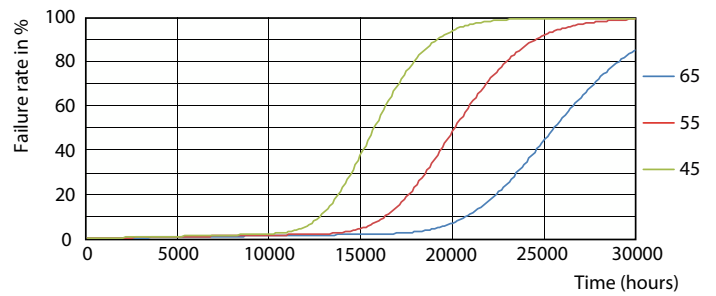

Ecofit Ledtubes T8

Photometric data

Spectral Power Distribution Colour - Ecofit LEDtube 600mm 8W 865 T8

Lifetime

LifetimeVsTc

FailureRate

Life Expectancy Diagram

Lumen Maintenance Diagram - Ecofit LEDtube 600mm 8W 865 T8