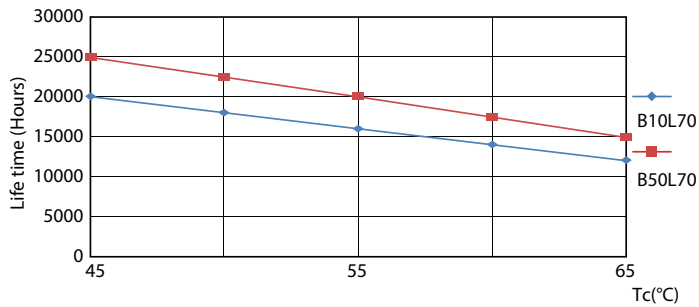

Product data

General Information		Power Consumption	
Cap-Base	G13 [Medium Bi-Pin Fluorescent]	Power Consumption	8 W
Nominal lifetime	20,000 hour(s)	Lamp Current (Nom)	70 mA
Switching Cycle	50,000	Starting Time (Nom)	0.5 s
Lighting Technology	LED	Warm-up time to 60% light	0.5 s
Flux measurement reference	Sphere	Power Factor (Fraction)	0.5
Light Technical		Voltage (Nom)	220-240 V
Color Code	865 [CCT of 6500K]	Ballast Compatibility	EM/Mains
Beam Angle (Nom)	240 degree(s)	LED alternative to fluorescent lamp power	18 W
Luminous Flux	800 lm	Temperature	
Color Designation	Cool Daylight	T-Case Maximum (Nom)	55 °C
Correlated Color Temperature (Nom)	6500 K	Controls and Dimming	
Luminous Efficacy (rated) (Nom)	100.00 lm/W	Dimmable	No
Color Consistency	<6	Mechanical and Housing	
Color rendering index (CRI)	80	Bulb Finish	Frosted
LLMF At End Of Nominal Lifetime (Nom)	70 %	Bulb Material	Glass
Photobiological safety according to EN 62471	RG0	Product Length	600 mm
Operating and Electrical		Bulb Shape	T8
Line Frequency	50 to 60 Hz	Net Weight (Piece)	0.120 kg
Input Frequency	50 to 60 Hz		

Dimensional drawing

Product	D1	D2	A1	A2	A3
Ecofit LEDtube 600mm 8W 865 T8	25.7 mm	28 mm	588.5 mm	595.5 mm	602.5 mm

Photometric data

General uniform lighting - Ecofit LEDtube 600mm 8W 865 T8

Light Distribution Diagram - Ecofit LEDtube 600mm 8W 865 T8

Ecofit Ledtubes T8

Photometric data

Spectral Power Distribution Colour - Ecofit LEDtube 600mm 8W 865 T8

Lifetime

LifetimeVsTc

FailureRate

Life Expectancy Diagram

Lumen Maintenance Diagram - Ecofit LEDtube 600mm 8W 865 T8