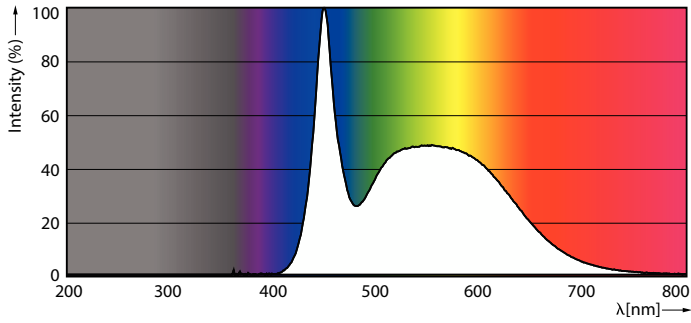

Product data

General Information		Power Consumption	
Cap-Base	G13 [Medium Bi-Pin Fluorescent]	Power Consumption	8 W
Nominal lifetime	20,000 hour(s)	Lamp Current (Nom)	70 mA
Switching Cycle	50,000	Starting Time (Nom)	0.5 s
Lighting Technology	LED	Warm-up time to 60% light	0.5 s
Flux measurement reference	Sphere	Power Factor (Fraction)	0.5
Light Technical		Voltage (Nom)	220-240 V
Color Code	865 [CCT of 6500K]	Ballast Compatibility	EM/Mains
Beam Angle (Nom)	240 degree(s)	LED alternative to fluorescent lamp power	18 W
Luminous Flux	800 lm	Temperature	
Color Designation	Cool Daylight	T-Case Maximum (Nom)	55 °C
Correlated Color Temperature (Nom)	6500 K	Controls and Dimming	
Luminous Efficacy (rated) (Nom)	100.00 lm/W	Dimmable	No
Color Consistency	<6	Mechanical and Housing	
Color rendering index (CRI)	80	Bulb Finish	Frosted
LLMF At End Of Nominal Lifetime (Nom)	70 %	Bulb Material	Glass
Photobiological safety according to EN 62471	RG0	Product Length	600 mm
Operating and Electrical		Bulb Shape	T8
Line Frequency	50 to 60 Hz	Net Weight (Piece)	0.120 kg
Input Frequency	50 to 60 Hz		

Dimensional drawing

Product	D1	D2	A1	A2	A3
Ecofit LEDtube 600mm 8W 865 T8	25.7 mm	28 mm	588.5 mm	595.5 mm	602.5 mm

Photometric data

General uniform lighting - Ecofit LEDtube 600mm 8W 865 T8

Light Distribution Diagram - Ecofit LEDtube 600mm 8W 865 T8

Ecofit Ledtubes T8

Photometric data

Spectral Power Distribution Colour - Ecofit LEDtube 600mm 8W 865 T8

Lifetime

LifetimeVsTc

FailureRate

Life Expectancy Diagram

Lumen Maintenance Diagram - Ecofit LEDtube 600mm 8W 865 T8