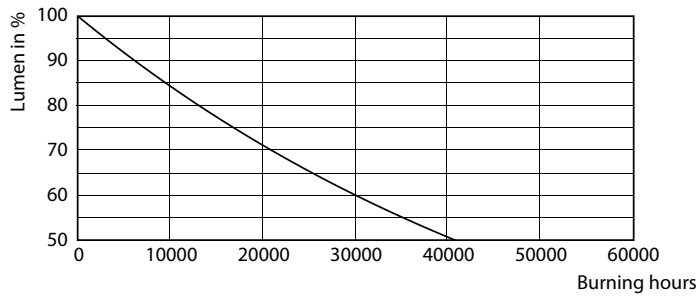

Ecofit Ledtubes T8

Lifetime

Lumen Maintenance Diagram - Ecofit LEDtube 600mm 8W 865 T8