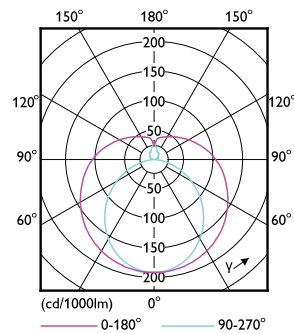

Light Distribution Diagram - Ecofit LEDtube 600mm 8W 865 T8