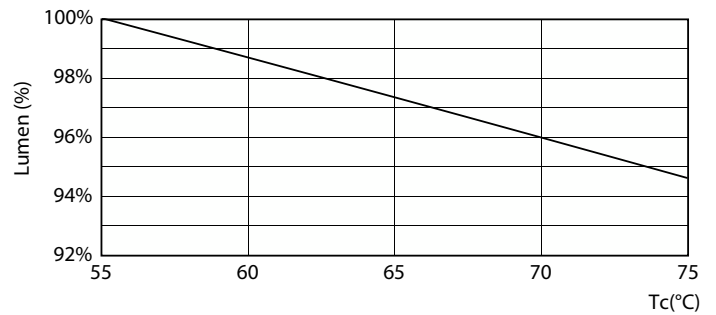

Ecofit Ledtubes T8

Photometric data

Spectral Power Distribution Colour - Ecofit LEDtube 600mm 8W 865 T8

Lifetime

LifetimeVsTc

FailureRate

Life Expectancy Diagram

Lumen Maintenance Diagram - Ecofit LEDtube 600mm 8W 865 T8