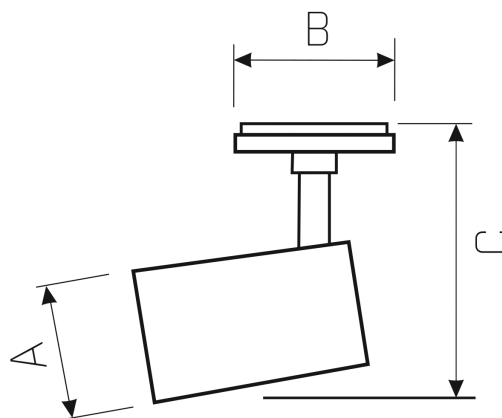

PESO 1

WOJP03295

LED luminaire PESO 1, with a power of 19 W, high light efficacy 150 lm/W. It is made of high-quality components, supported by a 5-year warranty. Lights up with neutral light - the most universal colour (4000K), which is suitable for the rooms we use on a daily basis, ensuring comfort during everyday activities. Narrow beam angle 24° gives directional light so that selected objects or surfaces can be better exposed. Designed for recessed mounting.

Power	19 W	Voltage	230 V
Colour temperature	4000 K	Colour of light	Neutral white
Beam angle	24 °	Degree of protection (IP)	IP20

Technical data

Code	WQJP03295
Power	19 W
Nominal current	90.9 mA
Voltage	230 V
Energy consumption	19 kWh/1000h
Frequency	50HZ Hz
Protection class	II
Power supply included	+
Manufacturer of power supply	TCl
Power factor	0.93
Useful luminous flux*	2850 lm (360°)
Luminous flux**	1710 lm (360°)
Lamp efficacy	150 lm/W
Colour temperature	4000 K
Colour of light	Neutral white
Beam angle	24 °
RA	80
Light source included	+
Producer of LED diodes	CREE
Uniformity of color SDCM max	3
Dimmable	OPC
Working temperature range	-20/+40 °
Lifespan	50000 h
Housing material	Aluminum
Degree of protection (IP)	IP20
Colour	White
Dimension (AxBxC)	82x115x100 mm
Mounting hole	92x92 mm
For use	Inside
Assembly method	Recessed
Application	Inside
Made in	PL