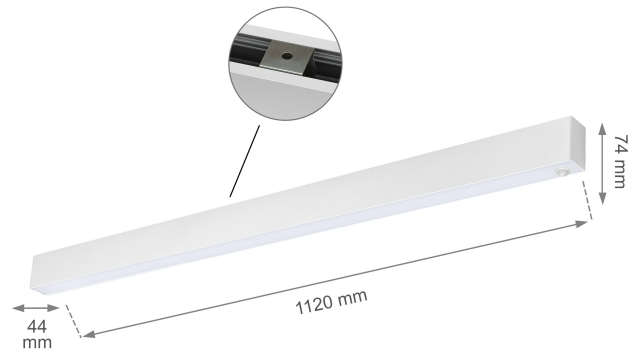

ALLDAY GO

WQJP07756

See
more

LED luminaire ALLDAY GO, with a power of 36 W, high light efficacy 136 lm/W. Lights up with neutral light - the most universal colour (4000K), which is suitable for the rooms we use on a daily basis, ensuring comfort during everyday activities. Designed for surface mounting.

Power	36 W	Voltage	230 V
Colour temperature	4000 K	Colour of light	Neutral white
Beam angle	115 °	Degree of protection (IP)	IP20

Technical data

Code	WQJP07756
Power	36 W
Nominal current	172 mA
Voltage	230 V
Energy consumption	36 kWh/1000h
Frequency	50HZ Hz
Protection class	I
Power supply included	Yes
Manufacturer of power supply	SPECTRUM
Power factor	0.93
Useful luminous flux*	4900 lm (360°)
Luminous flux**	2160 lm (360°)
Lamp efficacy	136 lm/W
Colour temperature	4000 K
Colour of light	Neutral white
Beam angle	115 °
RA	80
Light source included	+
Producer of LED diodes	SPECTRUM
Uniformity of color SDCM max	3
Dimmable	No
Working temperature range	-20/+40 °
Lifespan	17000 h
Housing material	Aluminum
Degree of protection (IP)	IP20
Colour	White
Dimension (AxBxC)	1120X44X74 mm
For use	Inside
Assembly method	On the ceiling
Application	Inside
Made in	PL