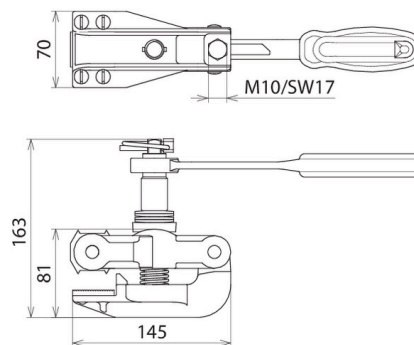

SAK PFE ARA AB29 (792 456)

- Earthing clamp for railway tracks
- With detachable ratchet
- For profile-free earthing of track profiles S49, S54, S64 and UIC60

Figure without obligation

Figure without obligation

Type	SAK PFE ARA AB29
Part No.	792 456
Anti-rotation cable lug	PK2 (Ø10.5 mm)
Cable material	Al
For cable cross-section	70 mm ²
Max. short-circuit current I _k 0.06 s	32.0 kA
DB drawing No.	3 Ebgw 01.83-1
Material (pressure plate)	Hardened steel
Material (clamp body)	MCI/tZn
Material (shaft)	Stainless steel
Weight	2,94 kg
Customs tariff number	85389099
GTIN	4013364446625
PU	1 Stk