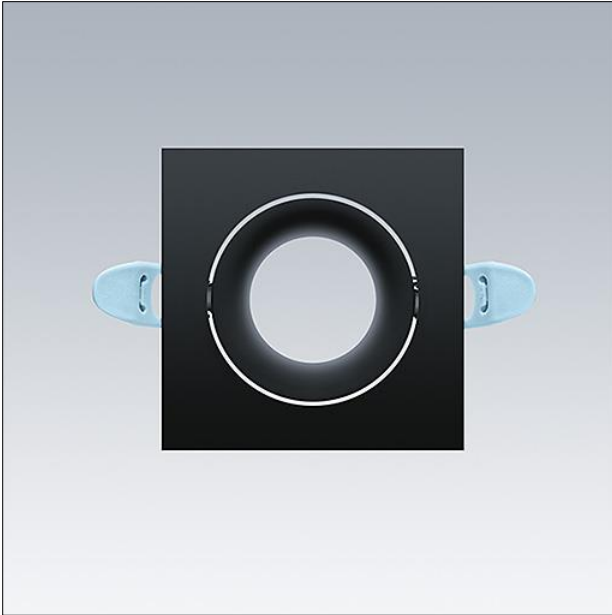

Accessory Lily spotlight

Adjustable square trim in black matt for LILY Downlight Light engine. Material: die-cast aluminium. Dimensions: 82 x 82 x 25 mm, weight: 0.09 kg.

TE_LILY_F_ADJUST_trim_SQ_BK.jpg