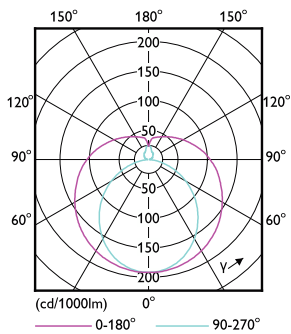

Photometric data

Light Distribution Diagram - Ecofit LEDtube 1500mm 19.5W 865 T8