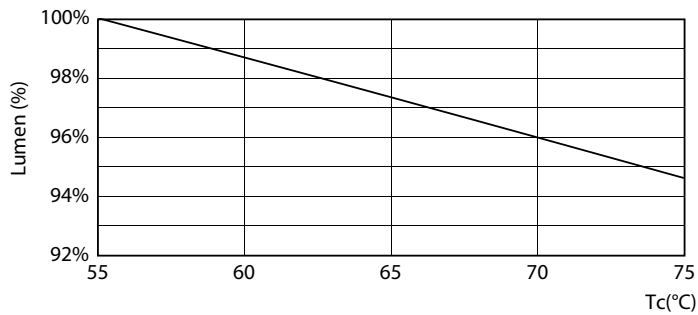

LEDtube ECO SLR 16W 20K FailureRate-LED

Lumen Maintenance Diagram - Ecofit LEDtube 1500mm 19.5W 865 T8