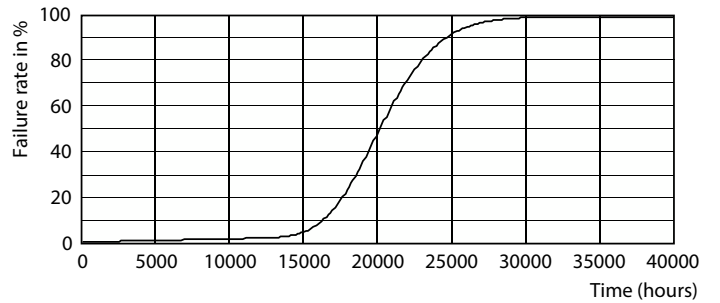

Life Expectancy Diagram

Ecofit Ledtubes T8

Photometric data

General uniform lighting - Ecofit LEDtube 1500mm 19.5W 865 T8

Lifetime