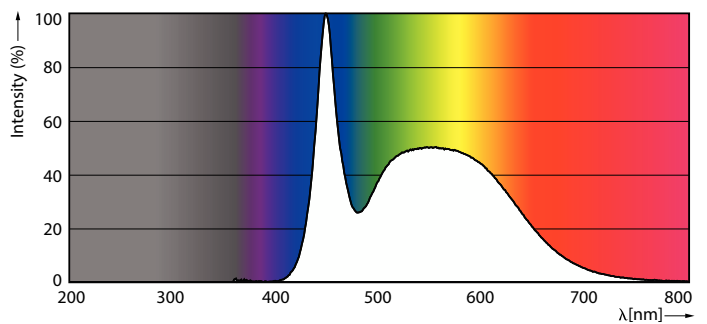

Spectral Power Distribution Colour - Ecofit LEDtube 1500mm 19.5W 865 T8