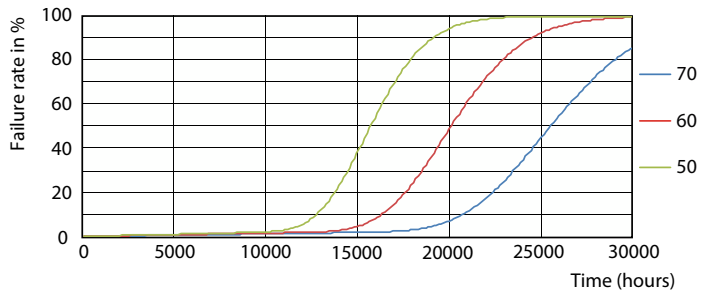

Ecofit Ledtubes T8

Photometric data

General uniform lighting - Ecofit LEDtube 1500mm 19.5W 865 T8

Lifetime