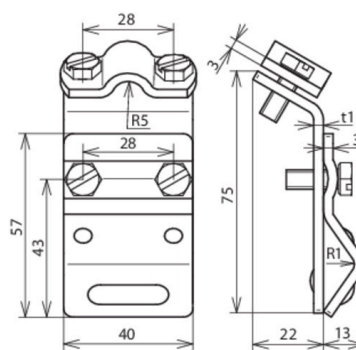

DRK ZS 7.10 W13.25 AL (338 001)

Figure without obligation

Arrangement:

Type	DRK ZS 7.10 W13.25 AL
Part No.	338 001
Clamping range bead	13-25 mm
Material of gutter clamp	Al
Clamping range Rd	7-10 mm
Material of conductor clamp	Al
Width / material thickness	40 / 3 mm
Screw	⚙️ M6 x 16 mm
Material of screw	StSt
Lightning current carrying capability (10/350 μs)	🔌 100kA / 🔌 50kA ^{*)}
Standard	EN 62561-1
Weight	68 g
Customs tariff number	85389099
GTIN	4013364054172
PU	25 Stk

^{*)} See test certificate for exact classification.

We reserve the right to introduce changes in performance, configuration and technology, dimensions, weights and materials in the course of technical progress. The figures are shown without obligation.