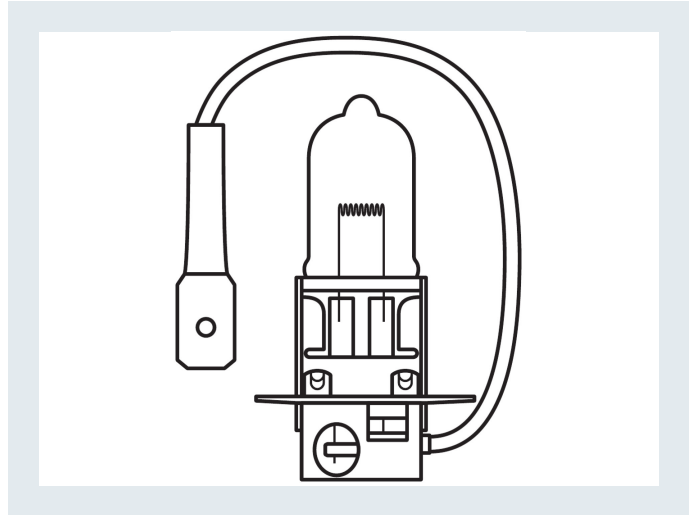

Packaging Information

Packaging description	EAN	Packaging type	Amount of article
NEOLUX N483	4008321760616	Folding box	1

Legal advice

These products do not have ECE approval. This means they must not be used on public roads in any exterior application. Use on public roads leads to cancellation of operating license and loss of insurance coverage. Several countries do not allow sale and use of these products. Please contact your local distributor for information on the availability in your country.