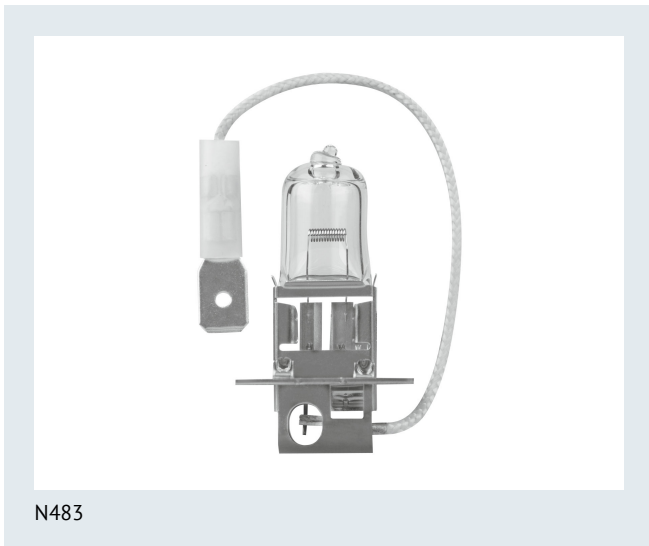

NEOLUX[®]
GERMAN TECHNOLOGY

Power Light 100 W 12 V PK22s

These off-road lighting solutions from NEOLUX turn night into day. Choose from the robust and reliable Power Light, with its powerful light output, the Blue Power Light, with its stylish bluish white light, or the Weather Light, which is optimized for fog, rain or snow. Whether you need the dark spaces ahead to be brightly lit or are facing rough weather conditions, our off-road range has a solution for you.

Product family features

- High performance off-road lamp
- More light output
- More power
- More brightness
- Rugged and versatile

Areas of application

- Headlight
- Forestry, agriculture and the construction industry for off-road area

Photometrical data

Color temperature	3200 K
Luminous flux	2300 lm
Luminous flux tolerance	±10 %

Dimensions & weight

Product weight	8.00 g
Length	42.0 mm
Diameter	12.0 mm

Lifespan

Lifespan Tc	150 h
Lifespan B3	50 h