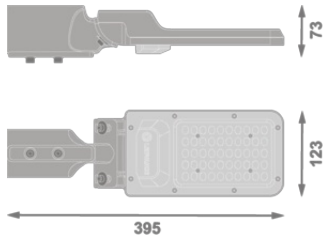

### Photometrical data

Luminous flux	1800 lm
Luminous efficacy	120 lm/W
Color temperature	6500 K
Light color (designation)	Daylight
Color rendering index Ra	80
Standard deviation of color matching	< 6 sdc <sub>m</sub>
Low flicker	Yes
Photobiological safety group acc. to EN62778	RG1
Photobiological safety group acc. to EN62471	RG1
Beam angle	155° x 80°

### Dimensions & Weight

Length	395.00 mm
Width	123.00 mm
Height	73.00 mm
Product weight	1288.00 g

URBAN AREA 15W 30W