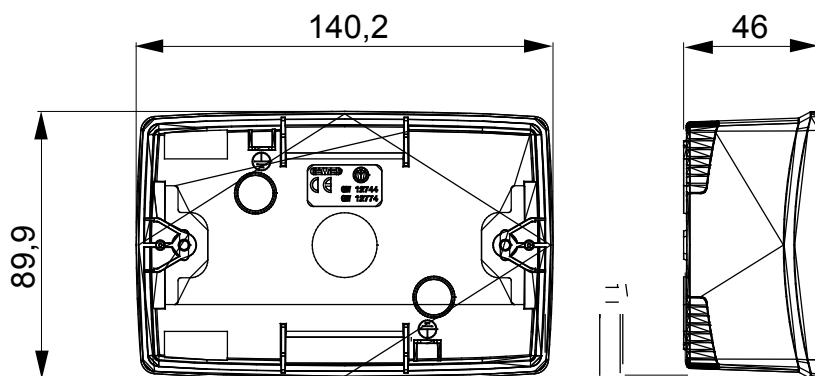

Product Data Sheet

GW16744

CHORUSMART - Domestic range

A range of tabletop panels, wall boxes and self-supporting wall enclosures suitable for housing ChorusSmart modular devices. Wall boxes and panels, available in black and white, must be completed with ChorusSmart support and One plates. The self-supporting enclosures, available in grey RAL 7035, are characterised in IP40 and IP55 versions: both have pre-cut knockouts, and the watertight version is also provided with a door with a transparent UV membrane. Self-supporting boxes and enclosures are designed to be fitted with an earth terminal.

Description	4 modules	Colour	Satin White
Characteristics	Halogen free	Support	GW16804
Suitable for plates	ONE	Torque screws tightening	0.8 Newton/meter
Outer dim. LxHxD (mm)	140x90x46	Glow wire test	650 °C
Thermo-pressure with ball	70 °C	Standard	EN 60670-1
Installation temperature	-5 +60 °C	Electrocod	0212

DIMENSIONAL

TECHNICAL SYMBOLOGY

GWT

650 °C

70 °C

INSTALLATION

STANDARDS/APPROVALS