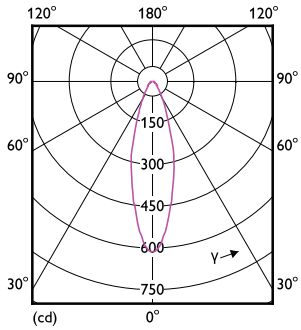

Product data

General Information		Luminous Flux in 90° Cone (Rated)	
Cap-Base	G53 [G53]		875 lumen
Nominal lifetime	40,000 hour(s)	Operating and Electrical	
Switching Cycle	50,000	Line Frequency	50 to 60 Hz
Lighting Technology	LED	Input Frequency	50 to 60 Hz
Flux measurement reference	Narrow Cone	Power Consumption	14.8 W
Light Technical		Lamp Current (Nom)	1,500 mA
Color Code	930 [CCT of 3000K]	Wattage Equivalent	75 W
Beam Angle (Nom)	24 degree(s)	Starting Time (Nom)	0.5 s
Luminous Flux	875 lumen	Warm-up time to 60% light	0.5 s
Luminous Intensity (Nom)	3,000 cd	Power Factor (Fraction)	0.7
Color Designation	White (WH)	Voltage (Nom)	ac electronic 12 V
Correlated Color Temperature (Nom)	3000 K	Temperature	
Luminous Efficacy (rated) (Nom)	59 lm/W	T-Case Maximum (Nom)	85 °C
Color Consistency	<4		
Color rendering index (CRI)	95		
LLMF At End Of Nominal Lifetime (Nom)	70 %		

Dimensional drawing

Product	D	C
MAS ExpertColor 14.8-75W 930 AR111 24D	111 mm	61 mm

Photometric data

Spectral Power Distribution Colour - MAS ExpertColor 14.8-75W 930 AR111 24D

MASTER LEDspot ExpertColor AR111

Photometric data

Light Distribution Diagram - MAS ExpertColor 14.8-75W 930 AR111 24D

Lifetime

Life Expectancy Diagram - MAS ExpertColor 14.8-75W 930 AR111 24D

Lumen Maintenance Diagram - MAS ExpertColor 14.8-75W 930 AR111 24D