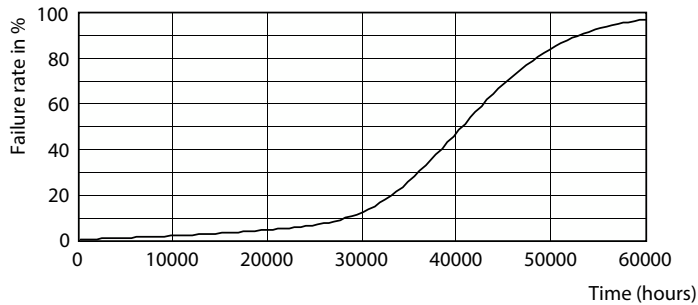

Lifetime

Life Expectancy Diagram - MAS ExpertColor 14.8-75W 930 AR111 24D