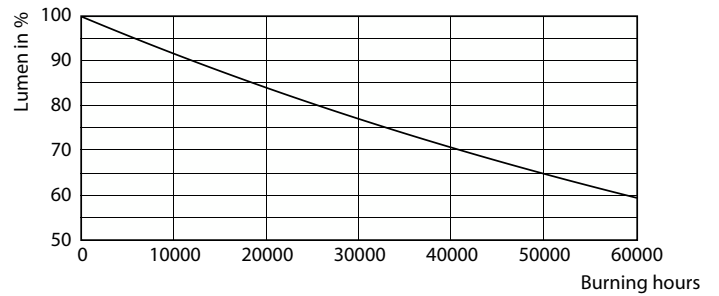

Product data

General Information		Luminous Flux in 90° Cone (Rated)	
Cap-Base	G53 [G53]		875 lumen
Nominal lifetime	40,000 hour(s)	Operating and Electrical	
Switching Cycle	50,000	Line Frequency	50 to 60 Hz
Lighting Technology	LED	Input Frequency	50 to 60 Hz
Flux measurement reference	Narrow Cone	Power Consumption	14.8 W
Light Technical		Lamp Current (Nom)	1,500 mA
Color Code	930 [CCT of 3000K]	Wattage Equivalent	75 W
Beam Angle (Nom)	24 degree(s)	Starting Time (Nom)	0.5 s
Luminous Flux	875 lumen	Warm-up time to 60% light	0.5 s
Luminous Intensity (Nom)	3,000 cd	Power Factor (Fraction)	0.7
Color Designation	White (WH)	Voltage (Nom)	ac electronic 12 V
Correlated Color Temperature (Nom)	3000 K	Temperature	
Luminous Efficacy (rated) (Nom)	59 lm/W	T-Case Maximum (Nom)	85 °C
Color Consistency	<4		
Color rendering index (CRI)	95		
LLMF At End Of Nominal Lifetime (Nom)	70 %		

Photometric data

Light Distribution Diagram - MAS ExpertColor 14.8-75W 930 AR111 24D

Lifetime

Life Expectancy Diagram - MAS ExpertColor 14.8-75W 930 AR111 24D

Lumen Maintenance Diagram - MAS ExpertColor 14.8-75W 930 AR111 24D