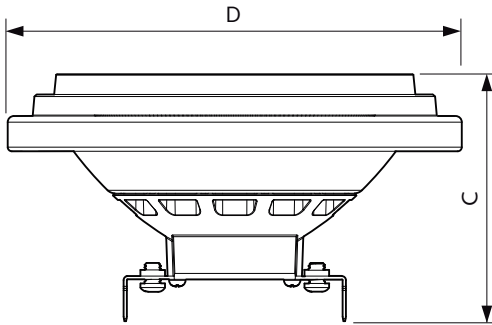

Dimensional drawing

Product	D	C
MAS ExpertColor 14.8-75W 930 AR111 24D	111 mm	61 mm

Photometric data

Spectral Power Distribution Colour - MAS ExpertColor 14.8-75W 930 AR111 24D

MASTER LEDspot ExpertColor AR111