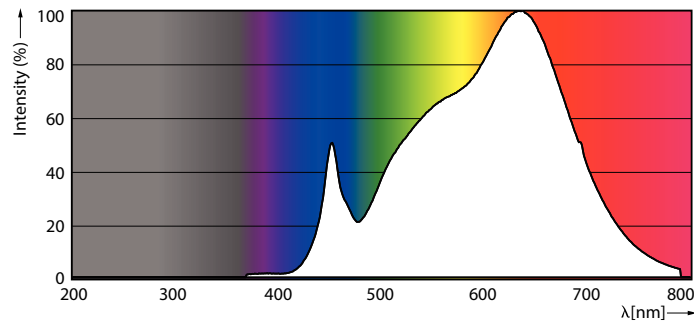

Product data

General Information		Luminous Flux in 90° Cone (Rated)	
Cap-Base	G53 [G53]		875 lumen
Nominal lifetime	40,000 hour(s)	Operating and Electrical	
Switching Cycle	50,000	Line Frequency	50 to 60 Hz
Lighting Technology	LED	Input Frequency	50 to 60 Hz
Flux measurement reference	Narrow Cone	Power Consumption	14.8 W
Light Technical		Lamp Current (Nom)	1,500 mA
Color Code	930 [CCT of 3000K]	Wattage Equivalent	75 W
Beam Angle (Nom)	24 degree(s)	Starting Time (Nom)	0.5 s
Luminous Flux	875 lumen	Warm-up time to 60% light	0.5 s
Luminous Intensity (Nom)	3,000 cd	Power Factor (Fraction)	0.7
Color Designation	White (WH)	Voltage (Nom)	ac electronic 12 V
Correlated Color Temperature (Nom)	3000 K	Temperature	
Luminous Efficacy (rated) (Nom)	59 lm/W	T-Case Maximum (Nom)	85 °C
Color Consistency	<4		
Color rendering index (CRI)	95		
LLMF At End Of Nominal Lifetime (Nom)	70 %		

Suitable For Accent Lighting	Yes
Energy Consumption kWh/1000 h	15 kWh
EPREL Registration Number	648,257
CE mark	Yes
EU RoHS compliant	Yes

Product Data

Full product code	871951433383300
Order product name	MAS ExpertColor 14.8-75W 930 AR111 24D
Order code	929003042802
Numerator - Quantity Per Pack	1
Numerator - Packs per outer box	6
Material number (12NC)	929003042802
Full product name	MAS ExpertColor 14.8-75W 930 AR111 24D
EAN/UPC - Case	8719514333840

Dimensional drawing

Product	D	C
MAS ExpertColor 14.8-75W 930 AR111 24D	111 mm	61 mm

Photometric data

Spectral Power Distribution Colour - MAS ExpertColor 14.8-75W 930 AR111 24D

MASTER LEDspot ExpertColor AR111