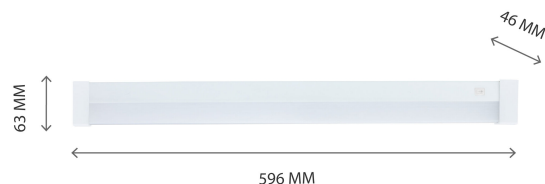

Technical data

Code	SLI043017NW_PW
Power	15 W
Nominal current	115 mA
Voltage	230 V
Energy consumption	15 kWh/1000h
Frequency	50HZ Hz
Protection class	II
Power supply included	+
Power factor	0.6
Useful luminous flux*	1800 lm (360°)
Luminous flux**	1600 lm (360°)
Lamp efficacy	120 lm/W
Colour temperature	4000 K
Colour of light	Neutral white
Beam angle	150 °
RA	>80
Light source included	+
Uniformity of color SDCM max	5
Dimmable	No
Working temperature range	-20 +40 °
Lifespan	17000 h
Housing material	Plastic
Degree of protection (IP)	IP44
Colour	White
Dimension (AxBxC)	596x46x63 mm
For use	Inside
Assembly method	On the ceiling
Application	Inside
Made in	PRC

IP44

120
lm/W

Related documents

Declaration of Conformity

Photometric file