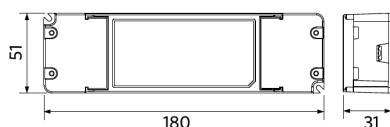

LEDPanelS-E4
Driver DALI