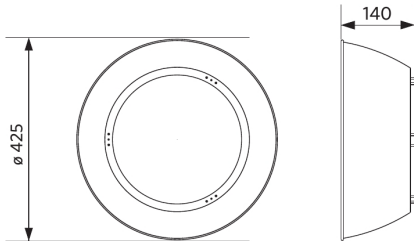

LEDHighbay-P5
Reflector-D330