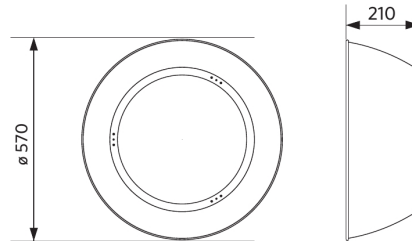

LEDHighbay-P5
Reflector-D420