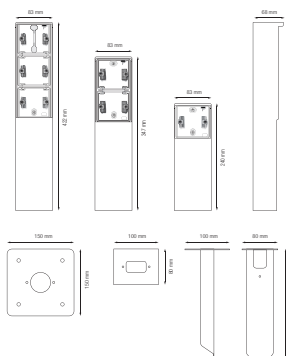

Splashproof garden post with baseplate for three Niko Hydro functions, white

701-36930

4 year warranty

The garden post can hold three Niko Hydro functions of your choice. It has an IP55 protection degree and is equipped with a baseplate for installation on a solid surface. Its functional and beautiful design makes the garden post a perfect fit for outdoor areas, such as on terraces and in outdoor kitchens. Moreover, the entire unit is splashproof, which makes it extremely well-suited for use in damp areas and in demanding environments. Please note that the adapter frame XXX-85000 must be used to build 45 x 45 mm functions, such as data modules, telephone sockets, audio connections and TV/FM sockets, into the garden post.

Technical data

Splashproof garden post with baseplate for three Niko Hydro functions, white. Handmade product: small deviations in form may occur

- Function: – wall socket outlet
 - contact buses with a large contact surface that do not rest on the base in order to be connected
- Number of mechanisms: 3
- Protection degree: IP55 for the combination of a function and a splashproof mounting box
- Impact resistance: The combination of a Hydro mechanism and a flush- or surface-mounting box has an impact resistance of IK07 with a minimum temperature of -25 °C and a maximum temperature of 55 °C
- Colour: white (coloured in mass, approximately NCS S 0502 - Y50R, RAL 9010)
- Dimensions (HxWxD): 422 x 83 x 68 mm
- Marking: CE
- Material housing: stainless steel

CE

Dimensions

niko

Wiring diagram