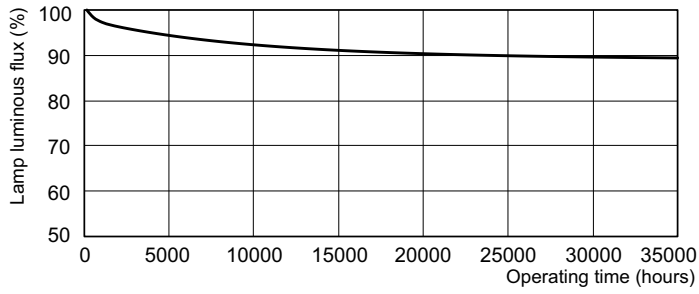

MASTER TL5 High Efficiency Eco

MASTER TL5 HE Eco 25=28W/830 UNP/40

This extremely efficient TL5 lamp (tube diameter 16 mm) saves considerable energy by simple lamp-for-lamp replacement. The TL5 HE Eco lamp offers excellent lumen maintenance and color rendering. Application areas vary from offices and industry to schools and retail environments.

Product data

General Information		Color rendering index (CRI)	
Cap-Base	G5 [G5]		82
Features	na [Not Applicable]	Operating and Electrical	
Flux measurement reference	Sphere	Power Consumption	25.4 W
		Lamp Current (Nom)	0.170 A
Light Technical		Controls and Dimming	
Color Code	830 [CCT of 3000K]	Dimmable	Yes
Luminous Flux	2,520 lumen	Mechanical and Housing	
Color Designation	Warm White (WW)	Bulb Shape	T5 [16 mm (T5)]
Chromaticity Coordinate X (Nom)	0.44	Approval and Application	
Chromaticity Coordinate Y (Nom)	0.403	Mercury (Hg) Content (Nom)	1.2 mg
Correlated Color Temperature (Nom)	3000 K		
Luminous Efficacy (rated) (Nom)	103 lm/W		

Product	D (max)	A (max)	B (max)	B (min)	C (max)
MASTER TL5 HE Eco 25=28W/830 UNP/40	17 mm	1,149.0 mm	1,156.1 mm	1,153.7 mm	1,163.2 mm

Photometric data

Spectral Power Distribution Colour - MASTER TL5 HE Eco 25=28W/830 UNP/40

Lifetime

Life Expectancy Diagram - MASTER TL5 HE Eco 25=28W/830 UNP/40

Life Expectancy Diagram - MASTER TL5 HE Eco 25=28W/830 UNP/40

MASTER TL5 High Efficiency Eco

Lifetime

Lumen Maintenance Diagram - MASTER TL5 HE Eco 25=28W/830 UNP/40