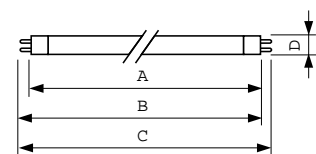

Product data

General Information		Color rendering index (CRI)	
Cap-Base	G5 [G5]		82
Features	na [Not Applicable]	Operating and Electrical	
Flux measurement reference	Sphere	Power Consumption	25.4 W
		Lamp Current (Nom)	0.170 A
Light Technical		Controls and Dimming	
Color Code	830 [CCT of 3000K]	Dimmable	Yes
Luminous Flux	2,520 lumen	Mechanical and Housing	
Color Designation	Warm White (WW)	Bulb Shape	T5 [16 mm (T5)]
Chromaticity Coordinate X (Nom)	0.44	Approval and Application	
Chromaticity Coordinate Y (Nom)	0.403	Mercury (Hg) Content (Nom)	1.2 mg
Correlated Color Temperature (Nom)	3000 K		
Luminous Efficacy (rated) (Nom)	103 lm/W		

Product	D (max)	A (max)	B (max)	B (min)	C (max)
MASTER TL5 HE Eco 25=28W/830 UNP/40	17 mm	1,149.0 mm	1,156.1 mm	1,153.7 mm	1,163.2 mm

Photometric data

Spectral Power Distribution Colour - MASTER TL5 HE Eco 25=28W/830 UNP/40