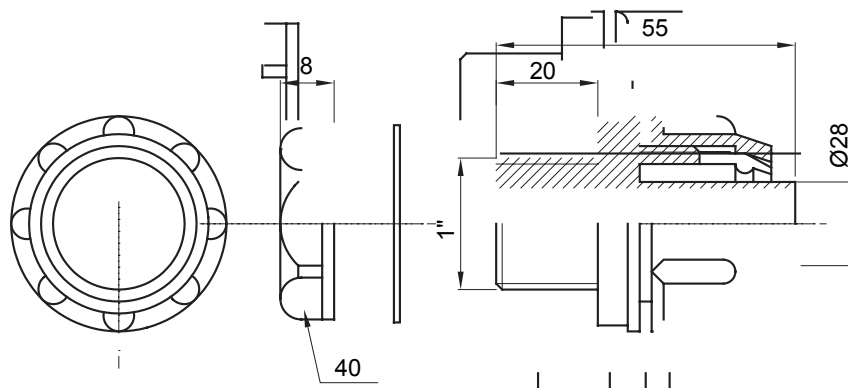

Product Data Sheet

DX56228

DF Range

Straight and revolving coupling device for sheath with IP54 protection degree.

Colour	Grey RAL 7035	IP degree	IP54
GAS pitch	1"	Sheath Ø (mm)	28
Type	Fixed	Electrocod	210

DIMENSIONAL

TECHNICAL SYMBOLOGY

IP

IP54

STANDARDS/APPROVALS