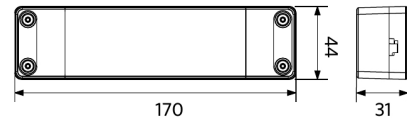

LEDPanelRc-S5
Driver On/Off