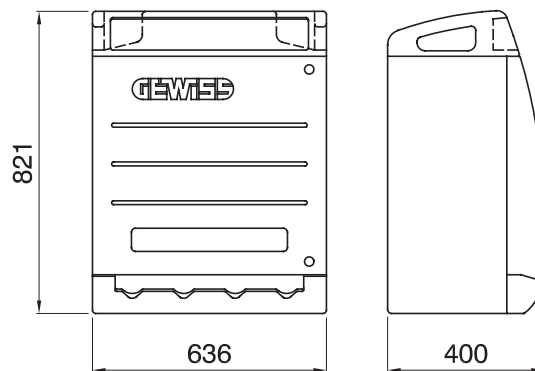

Product Data Sheet

GW68562

68 ACS Range

The distribution board for construction sites type Q-BOX are designed to withstand the effects of wear, impact and the stress caused by atmosph. They come in pre-wired versions fitted with interlocked socket-outlets (with or without a fuse-holder) up to 63A, or socket-outlets type IEC 309.. The wired versions are also equipped with accessories like the emergency push-button, lockable doors, stainless steel tear-proof cable-fastening hooks, and built-in transportation handles on the upper part of the board. To ensure the best possible positioning on the construction site, 68 Q-BOX ACS boards can be surface-mounted, floor-mounted or fitted on poles.

Type	Q-BOX 4 ACS	board type	Wired
Colour	Light blue	Outer dim. LxHxD (mm)	636x821x400
Weight (kg)	22	Accordance with Standards	EN 61439-4 (ACS)
Characteristics	UV resistance (EN 62208)	IP degree	IP55
Mechanical resistance	IK10	Glow wire test	650 °C
Thermo-pressure with ball	70 °C	Insulation class	II
Power supply	Terminal block	No. of poles	3P+N+E
Power suppliable (kW)	17	Mains switch	RCBO 32A 4P 6 kA 0,03A - AC type
Circuits protection	MCB	No. socket outlets	4
Socket-outlet 2P+E 16A - IB	3	Socket-outlet 3P+E 16A - IB	1
Emergency push-button	Yes	Electrocud	139

DIMENSIONAL

TECHNICAL SYMBOLOGY

EN 61439-4 (ACS)

UV resistance (EN 62208)

IP

IP55

IK

IK10