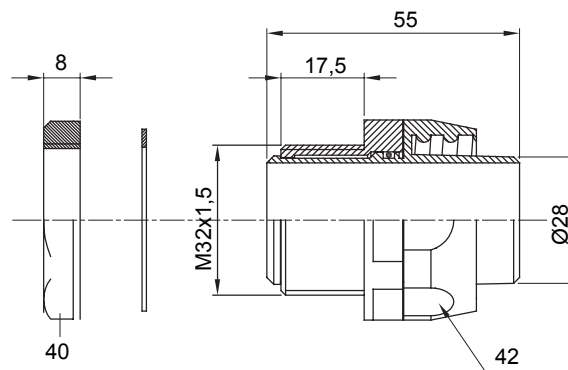

Straight and revolving coupling device for sheath with IP54 protection degree.

Colour	Grey RAL 7035	IP degree	IP54
ISO pitch	M 32x1.5	Sheath Ø (mm)	28
Type	Revolving	Electrocod	210

DIMENSIONAL

TECHNICAL SYMBOLOGY