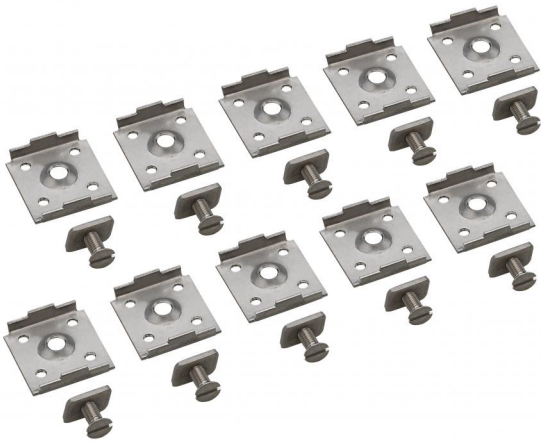

### **BPA**

#### **Carrier frame accessories**

Productnumber: 07083001

Dimensions: 50 x 50 x 20 mm

System components for support frame

**Fixing plate for aluminium profile, Set = 10 pcs.**

---

### Dimensions

Width:	50 mm
Length:	50 mm
Height:	20 mm