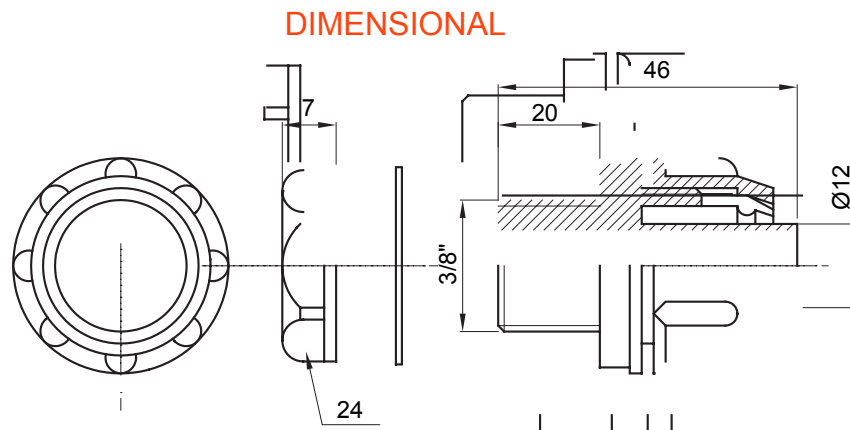

Product Data Sheet

DX56212

DF Range

Straight and revolving coupling device for sheath with IP54 protection degree.

Colour	Grey RAL 7035	IP degree	IP54
GAS pitch	3/8"	Sheath Ø (mm)	12
Type	Fixed	Electrocod	210