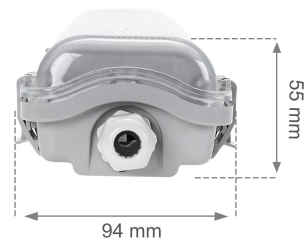

LIMEA LED TUBE SLIM

SLI028015_SLIM

See
more

Hermetic luminaire LIMEA LED TUBE SLIM for replaceable light source. It has a very high degree of protection IP65, providing protection against the ingress of dust and water jets. Suitable for both surface and suspended mounting.

IP65

Voltage **250 V**

Socket **G13**

Degree of protection (IP) **IP65**

Technical data

Code	SLI028015_SLIM
Voltage	250 V
Frequency	50HZ Hz
Protection class	II
Power supply included	No
Light source included	No
Working temperature range	-20/+40 °
Housing material	PS
Socket	G13
Degree of protection (IP)	IP65
Colour	Szary
Dimension (AxBxC)	1310x90x63 mm
For use	Inside/Outside
Assembly method	On the ceiling, Suspended
Application	INT/EXT
Made in	PRC
Other	MAX 40W LED TUBE, MAX 4pcs. W linii ,