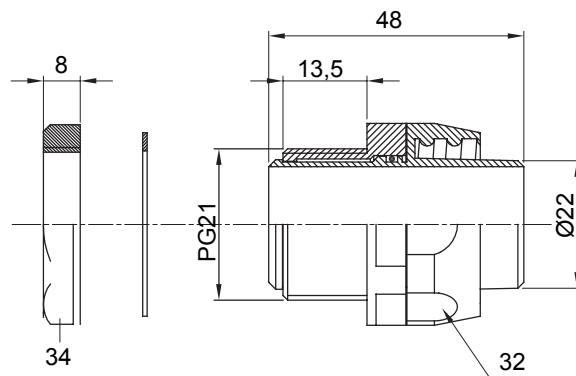

Product Data Sheet

DX54522

DF Range

Straight and revolving coupling device for sheath with IP54 protection degree.

Colour	Black RAL 9005	IP degree	IP54
PG pitch	21	Sheath Ø (mm)	22
Type	Revolving	Electrocod	210

DIMENSIONAL

TECHNICAL SYMBOLOGY

IP

IP54

STANDARDS/APPROVALS