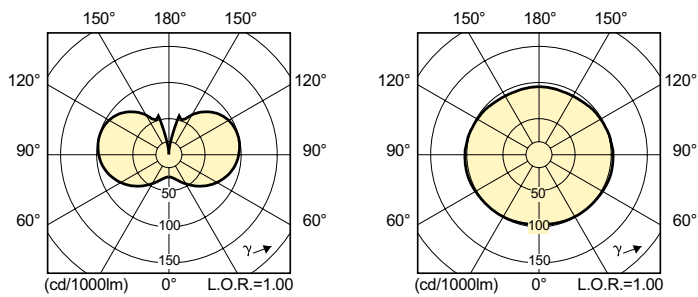

Product data

Operating and Electrical		Color Designation	
Power Consumption	53.0 W	Color Designation	Warm White (WW)
Voltage (Nom)	83 V	Chromaticity Coordinate X (Nom)	0.447
Voltage (Nom)	83 V	Chromaticity Coordinate Y (Nom)	0.4
General Information		Correlated Color Temperature (Nom)	2800 K
Cap-Base	E27 [E27]	Luminous Efficacy (rated) (Nom)	104 lm/W
Operating Position	UNIVERSAL [Any or Universal (U)]	Color rendering index (CRI)	84
Flux measurement reference	Sphere	Controls and Dimming	
Light Technical		Dimmable	Yes
Color Code	828 [CCT of 2800K]	Mechanical and Housing	
Luminous Flux	5,500 lumen	Bulb Finish	Clear

MASTER CityWhite CDO-TT

Bulb Shape	T31 [T 31mm]
------------	--------------

Approval and Application

Mercury (Hg) Content (Max)	5.4 mg
Mercury (Hg) Content (Nom)	5.4 mg
Energy Consumption kWh/1000 h	53 kWh
EPREL Registration Number	473,330

Product Data

Full product code	871829118561100
-------------------	-----------------

Order product name	MASTER CityWh CDO-TT Plus 50W/828 E27
Order code	928082419235
Numerator - Quantity Per Pack	1
Numerator - Packs per outer box	12
Material number (12NC)	928082419235
Full product name	MASTER CityWh CDO-TT Plus 50W/828 E27
EAN/UPC - Case	8718291185628

Dimensional drawing

Product	D (max)	O	L	C (max)
MASTER CityWh CDO-TT Plus 50W/828 E27	36 mm	5.25 mm	102 mm	156 mm

Photometric data

Light Distribution Diagram - MASTER CityWh CDO-TT Plus 50W/828 E27

Spectral Power Distribution Colour - MASTER CityWh CDO-TT Plus 50W/828 E27