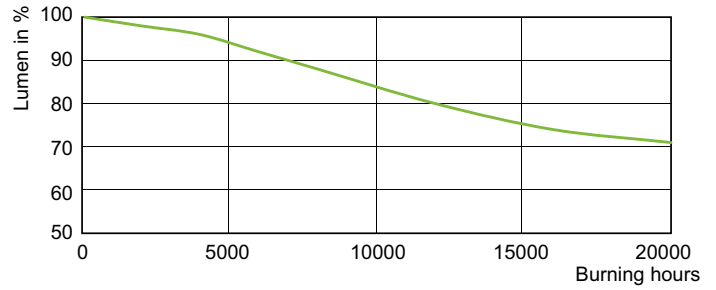

MASTER CityWhite CDO-TT

Lifetime

Life Expectancy Diagram - MASTER CityWh CDO-TT Plus 50W/828 E27

Lumen Maintenance Diagram - MASTER CityWh CDO-TT Plus 50W/828 E27