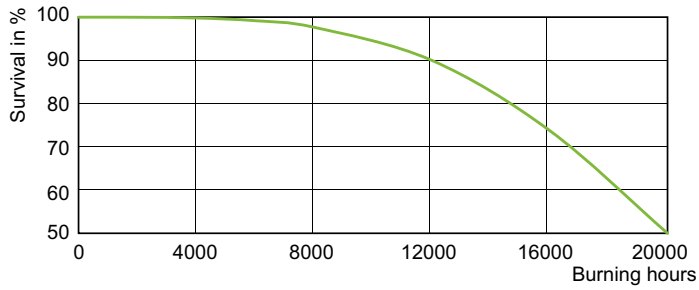

MASTER CityWhite CDO-TT

Lifetime

Life Expectancy Diagram - MASTER CityWh CDO-TT Plus 50W/828 E27

Lumen Maintenance Diagram - MASTER CityWh CDO-TT Plus 50W/828 E27