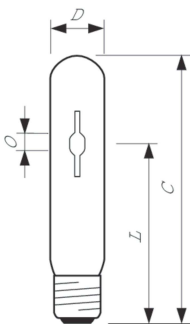

MASTER CityWhite CDO-TT

MASTER CityWh CDO-TT Plus 50W/828 E27

Ceramic metal halide lamp with clear tubular outer bulb shape, used in outdoor offering pleasant white light

Warnings and Safety

- Use only in totally enclosed luminaire, even during testing (IEC61167, IEC 62035, IEC60598)
- The luminaire must be able to contain hot lamp parts if the lamp ruptures
- Lamps may use electromagnetic control gear or electronic gear suitable to drive CDO lamps (e.g. HID-PV Xt CDO)
- Control gear must include end-of-life protection (IEC61167, IEC 62035)
- Warm restart time can be up to 15 minutes; T15 ignitors therefore advised
- A lamp breaking is extremely unlikely to have any impact on your health. If a lamp breaks, ventilate the room for 30 minutes and remove the parts, preferably with gloves. Put them in a sealed plastic bag and take it to your local waste facilities for recycling. Do not use a vacuum cleaner.

MASTER CityWhite CDO-TT

Bulb Shape	T31 [T 31mm]
------------	--------------

Approval and Application

Mercury (Hg) Content (Max)	5.4 mg
Mercury (Hg) Content (Nom)	5.4 mg
Energy Consumption kWh/1000 h	53 kWh
EPREL Registration Number	473,330

Dimensional drawing

Product	D (max)	O	L	C (max)
MASTER CityWh CDO-TT Plus 50W/828 E27	36 mm	5.25 mm	102 mm	156 mm

Photometric data

Light Distribution Diagram - MASTER CityWh CDO-TT Plus 50W/828 E27

Spectral Power Distribution Colour - MASTER CityWh CDO-TT Plus 50W/828 E27