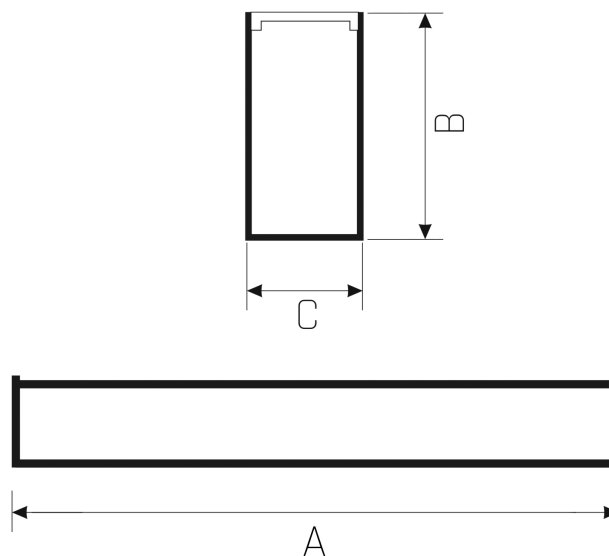

ALLDAY 3 ONE SIDE

WOJP01107

LED luminaire ALLDAY 3 ONE SIDE, with a power of 35 W. It is made of high-quality components, supported by a 5-year warranty. Lights up with neutral light - the most universal colour (4000K), which is suitable for the rooms we use on a daily basis, ensuring comfort during everyday activities. Suitable for both surface and suspended mounting.

Power	35 W	Voltage	230 V
Colour temperature	4000 K	Colour of light	Neutral white
Beam angle	110 °	Degree of protection (IP)	IP20

Technical data

Code	WQJP01107
Power	35 W
Nominal current	167.4 mA
Voltage	230 V
Energy consumption	35 kWh/1000h
Frequency	50HZ Hz
Protection class	II
Power supply included	+
Manufacturer of power supply	TRIDONIC
Power factor	0.93
Luminous flux**	2800 lm (360°)
Lamp efficacy	80 lm/W
Colour temperature	4000 K
Colour of light	Neutral white
Beam angle	110 °
RA	80
Light source included	+
Producer of LED diodes	SPECTRUM
Uniformity of color SDCM max	3
Dimmable	OPC
Working temperature range	-20/+40 °
Lifespan	50000 h
Housing material	Aluminum
Degree of protection (IP)	IP20
Colour	White
Dimension (AxBxC)	37x1140x100 mm
For use	Inside
Assembly method	On the ceiling, Suspended
Application	Inside
Made in	PL