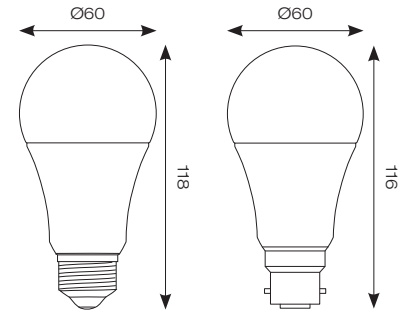

OCTO A60 RGBTW Smart Lamp Connected by WiZ

- RGB tunable white A60 smart lamp suitable for residential and small-scale commercial applications
- Bluetooth and WiFi enabled smart lamp; connects directly to your existing WiFi
- Commissioned via WiZ App
- Voice activated compatibility; offers hands-free controls
- RGB and Tunable white for total colour and comfort
- Fully dimmable from 10% to 100%
- Group, scene, holiday and timer settings achieved via WiZ App
- Suitable for indoor applications in dry rooms, professional use in public buildings and outdoor use in specially shielded luminaires

Connected by
WiZ

INPUT	HERTZ	TEMP	LIFETIME (HRS)	CRI	IP
220/240V	50/60Hz	-20°C to 45°C	25,000	Ra 90	IP20

CODE	DESCRIPTION	WATTAGE	CCT	LUMENS	TRADE
AOCTOW/A60LED/RGBTW/B22	A60 RGBTW - B22	8W	2700K-6500K and RGB	806lm	£53.00
AOCTOW/A60LED/RGBTW/E27	A60 RGBTW - E27				£53.00