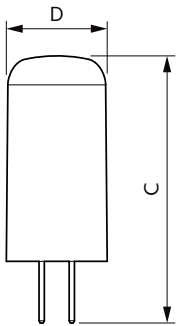

Product data

General Information	
Cap-Base	G4 [G4]
Nominal lifetime	15,000 hour(s)
Switching Cycle	50,000
Lighting Technology	LED
Flux measurement reference	Sphere
Light Technical	
Color Code	830 [CCT of 3000K]
Beam Angle (Nom)	300 degree(s)
Luminous Flux	120 lumen
Color Designation	White (WH)
Correlated Color Temperature (Nom)	3000 K
Luminous Efficacy (rated) (Nom)	120.00 lm/W
Color Consistency	<6
Color rendering index (CRI)	80
LLMF At End Of Nominal Lifetime (Nom)	70 %
Operating and Electrical	
Line Frequency	- Hz

Dimensional drawing

Product	D	C
CorePro LEDcapsuleLV 1-10W G4 830	13 mm	35 mm

Photometric data

Spectral Power Distribution Colour - CorePro LEDcapsuleLV 1-10W G4 830

Light Distribution Diagram - CorePro LEDcapsuleLV 1-10W G4 830