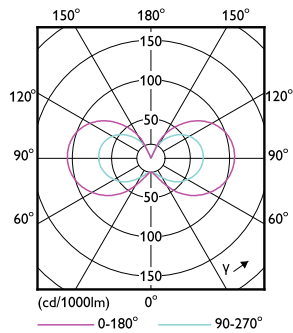

Product data

General Information	
Cap-Base	G4 [G4]
Nominal lifetime	15,000 hour(s)
Switching Cycle	50,000
Lighting Technology	LED
Flux measurement reference	Sphere
Light Technical	
Color Code	830 [CCT of 3000K]
Beam Angle (Nom)	300 degree(s)
Luminous Flux	120 lumen
Color Designation	White (WH)
Correlated Color Temperature (Nom)	3000 K
Luminous Efficacy (rated) (Nom)	120.00 lm/W
Color Consistency	<6
Color rendering index (CRI)	80
LLMF At End Of Nominal Lifetime (Nom)	70 %
Operating and Electrical	
Line Frequency	- Hz

Input Frequency	- Hz
Power Consumption	1 W
Lamp Current (Nom)	138 mA
Wattage Equivalent	10 W
Starting Time (Nom)	0.5 s
Warm-up time to 60% light	0.5 s
Power Factor (Fraction)	0.57
Voltage (Nom)	ac electronic 12 V
Temperature	
T-Case Maximum (Nom)	80 °C
Controls and Dimming	
Dimmable	No
Mechanical and Housing	
Bulb Shape	Capsule
Approval and Application	
Suitable For Accent Lighting	No

Dimensional drawing

Product	D	C
CorePro LEDcapsuleLV 1-10W G4 830	13 mm	35 mm

Photometric data

Spectral Power Distribution Colour - CorePro LEDcapsuleLV 1-10W G4 830

Light Distribution Diagram - CorePro LEDcapsuleLV 1-10W G4 830