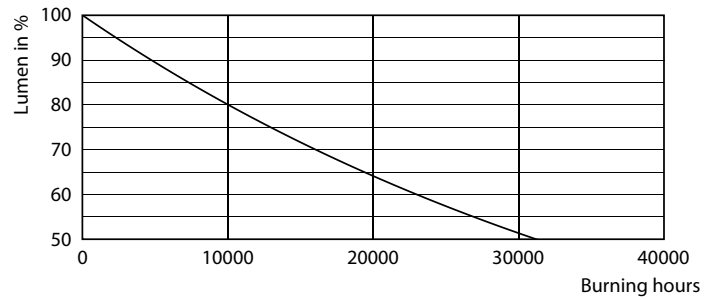

CorePro LEDcapsule LV

Lifetime

Life Expectancy Diagram - CorePro LEDcapsuleLV 1-10W G4 830

Lumen Maintenance Diagram - CorePro LEDcapsuleLV 1-10W G4 830