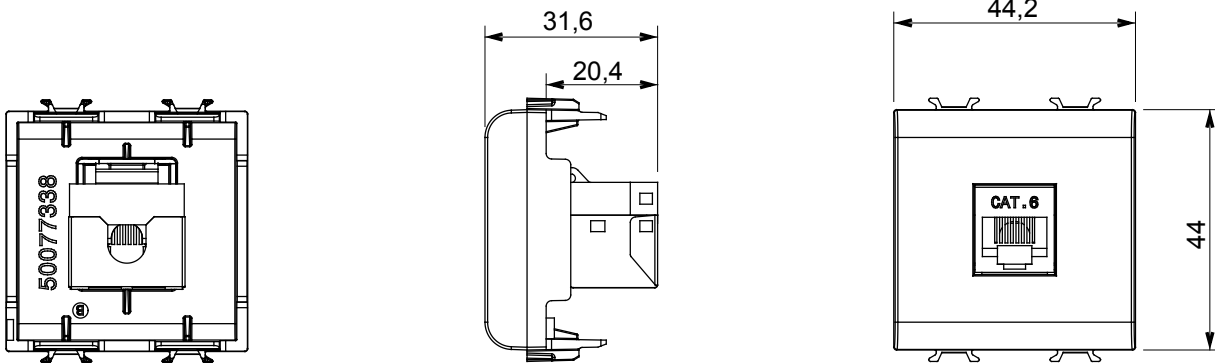

## GW15437

CHORUSMART - Domestic range

Wide range of control devices, sockets for power supply (conforming to national and international standards) signal pick-up, climate control, comfort management, technical alarm signalling and emergency lighting management. The ChoruSmart modular devices are available in five colours, glossy white, satin white, natural beige, satin black and lacquered titanium and in various sizes from 1/2, 1, 2 and 3 modules. Thanks to the mounting supports for rectangular, square and round boxes, endless combinations can be created with the ChoruSmart range of plates.

Category	Data socket	Description	RJ45
Colour	Satin White	Use category	6
Cables	FTP	Connection	Toolless
Number pairs	4	Standard	EN 60603-7-5
No. modules	2	Electrocod	3722
Material	Technopolymer		

### DIMENSIONAL