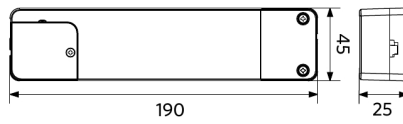

LEDPanelS-P6
Driver Tunable White