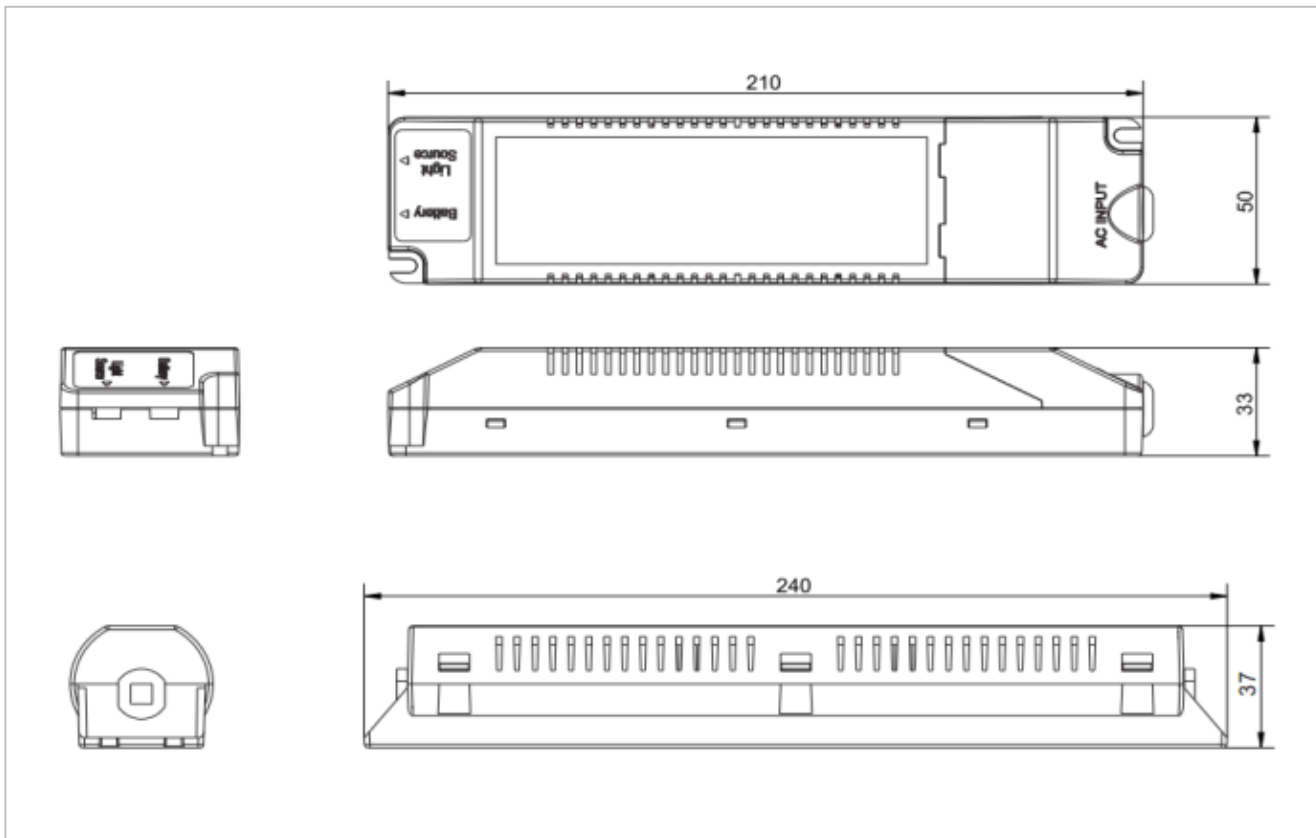

ADHBLD/PC/BC

Deco High Bay CCT Polycarbonate Bottom Cover (360mm)

Compatible with Deco High Bay LED

Compatible with Deco High Bay LED

Technical Specifications:

Colour / Finish | [Grey]

Material | [Polycarbonate]

Internal / External | Internal

Diameter | 361

Height | 60

Technical Data - ETIM - Light technical accessories for luminaires (EC002558)

Diameter 360 mm

Type of accessory Cover

Material Plastic

Datasheet generated from <https://onetimepim.com> last updated Friday, February 16, 2024 8:38:47 PM