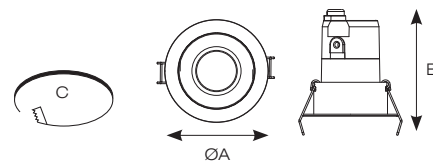

**A** Architectural  
Downlight

Powered by  
**CASAMBI**

INPUT	HERTZ	TEMP	LIFETIME (HRS)	CRI	SDCM	BEAM ANGLE	CLASS	IP
230V	50Hz	-20°C to 25°C	L80 82,000	Ra 90	3	30°	2	IP44

CODE	DESCRIPTION	WATTAGE	CCT	LUMENS	LM/W	UGR	A	B	C	TRADE
AULEDGCP1/CW	Cool White	3W	4000K	121lm	40lm	<10	48mm	48mm	40mm	£36.45
AULEDGCP1/WW	Warm White	3W	3000K	113lm	38lm	<10	48mm	48mm	40mm	£36.45
AULEDGCP2/CW	Cool White	8W	4000K	262lm	33lm	<10	65mm	70mm	55mm	£52.50
AULEDGCP2/WW	Warm White	8W	3000K	252lm	32lm	<10	65mm	70mm	55mm	£52.50
AULEDGCP3/CW	Cool White	15W	4000K	629lm	42lm	<10	78mm	81mm	68mm	£67.50
AULEDGCP3/WW	Warm White	15W	3000K	586lm	39lm	<10	78mm	81mm	68mm	£67.50