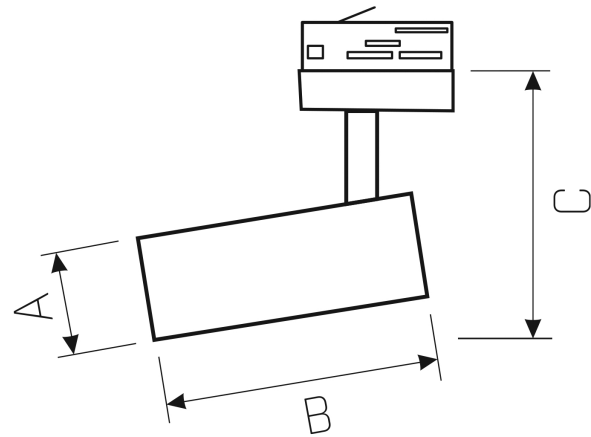

BRANTA LUX

W0JP06428

LED luminaire BRANTA LUX, with a power of 27 W. It is made of high-quality components, supported by a 5-year warranty. Narrow beam angle 36° gives directional light so that selected objects or surfaces can be better exposed. Designed to be mounted on a track.

Power **27 W**
Colour of light **MEAT**
Degree of protection (IP) **IP20**

Voltage **230 V**
Beam angle **36 °**

Technical data

Code	WQJP06428
Power	27 W
Nominal current	129 mA
Voltage	230 V
Energy consumption	27 kWh/1000h
Frequency	50HZ Hz
Protection class	I
Power supply included	+
Manufacturer of power supply	TCI
Power factor	0.93
Useful luminous flux*	2295 lm (360°)
Luminous flux**	2160 lm (360°)
Lamp efficacy	85 lm/W
Colour of light	MEAT
Beam angle	36 °
RA	80
Light source included	+
Producer of LED diodes	CITIZEN
Uniformity of color SDCM max	3
Dimmable	OPC
Working temperature range	-20/+40 °
Lifespan	50000 h
Housing material	Aluminum
Degree of protection (IP)	IP20
Colour	Black
Dimension (AxBxC)	90x205x165 mm
For use	Inside
Assembly method	on track
Application	Inside
Made in	PL