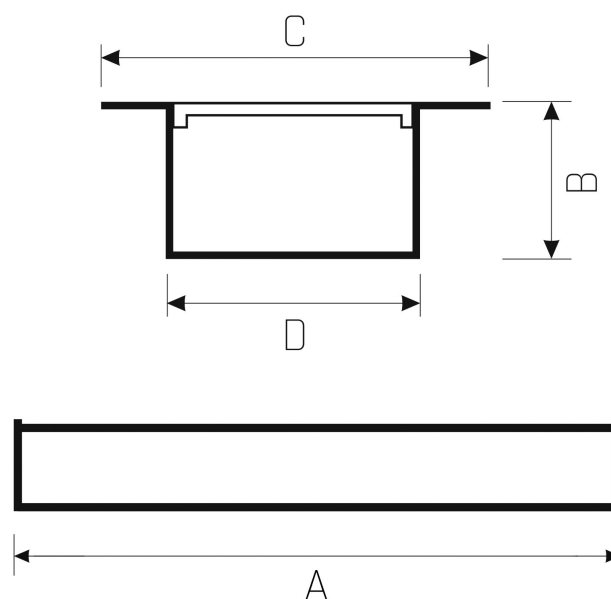

ALLDAY 2

WOJP04711

LED luminaire ALLDAY 2, with a power of 30 W, high light efficacy 145 lm/W. It is made of high-quality components, supported by a 5-year warranty. It shines with a warm light (3000K), which promotes relaxation and rest, making the illuminated room cosier. Designed for recessed mounting.

Power	30 W	Voltage	230 V
Colour temperature	3000 K	Colour of light	WW
Beam angle	110 °	Degree of protection (IP)	IP20

Technical data

Code	WOJP04711
Power	30 W
Nominal current	167.4 mA
Voltage	230 V
Energy consumption	30 kWh/1000h
Frequency	50HZ Hz
Protection class	II
Power supply included	+
Manufacturer of power supply	OSRAM
Power factor	0.93
Useful luminous flux*	4350 lm (360°)
Luminous flux**	2800 lm (360°)
Lamp efficacy	145 lm/W
Colour temperature	3000 K
Colour of light	WW
Beam angle	110 °
RA	80
Light source included	+
Producer of LED diodes	SPECTRUM
Uniformity of color SDCM max	3
Dimmable	DALI
Working temperature range	-20/+40 °
Lifespan	50000 h
Housing material	Aluminum
Degree of protection (IP)	IP20
Colour	Black
Dimension (AxBxC)	44x1150x35 mm
Mounting hole	1140x33,5 mm
For use	Inside
Assembly method	Recessed
Application	Inside
Made in	PL