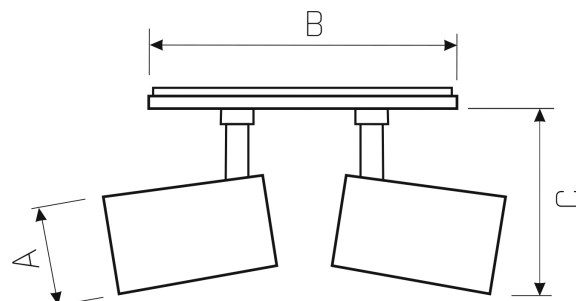

# PESO 2

WOJP04268

LED luminaire PESO 2, with a power of 38 W, high light efficacy 150 lm/W. It is made of high-quality components, supported by a 5-year warranty. Lights up with neutral light - the most universal colour (4000K), which is suitable for the rooms we use on a daily basis, ensuring comfort during everyday activities. Narrow beam angle 24° gives directional light so that selected objects or surfaces can be better exposed. Designed for recessed mounting.

Power	<b>38 W</b>	Voltage	<b>230 V</b>
Colour temperature	<b>4000 K</b>	Colour of light	<b>Neutral white</b>
Beam angle	<b>24 °</b>	Degree of protection (IP)	<b>IP20</b>

## Technical data

Code	WQJP04268
Power	38 W
Nominal current	181.7 mA
Voltage	230 V
Energy consumption	38 kWh/1000h
Frequency	50HZ Hz
Protection class	II
Power supply included	+
Manufacturer of power supply	OSRAM
Power factor	0.93
Useful luminous flux*	5700 lm (360°)
Luminous flux**	3420 lm (360°)
Lamp efficacy	150 lm/W
Colour temperature	4000 K
Colour of light	Neutral white
Beam angle	24 °
RA	80
Light source included	+
Producer of LED diodes	CREE
Uniformity of color SDCM max	3
Dimmable	DALI
Working temperature range	-20/+40 °
Lifespan	50000 h
Housing material	Aluminum
Degree of protection (IP)	IP20
Colour	Black
Dimension (AxBxC)	82x280x100 mm
Mounting hole	272x92 mm
For use	Inside
Assembly method	Recessed
Application	Inside
Made in	PL