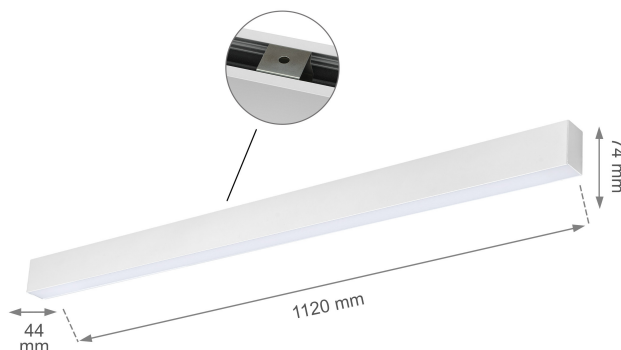

ALLDAY GO

WQJP07772

See
more

LED luminaire ALLDAY GO, with a power of 36 W, high light efficacy 136 lm/W. Lights up with neutral light - the most universal colour (4000K), which is suitable for the rooms we use on a daily basis, ensuring comfort during everyday activities. Designed for surface mounting.

Power	36 W	Voltage	230 V
Colour temperature	4000 K	Colour of light	Neutral white
Beam angle	115 °	Degree of protection (IP)	IP20

Technical data

Code	WQJP07772
Power	36 W
Nominal current	172 mA
Voltage	230 V
Energy consumption	36 kWh/1000h
Frequency	50HZ Hz
Protection class	I
Power supply included	Yes
Manufacturer of power supply	SPECTRUM
Power factor	0.93
Useful luminous flux*	4900 lm (360°)
Luminous flux**	2160 lm (360°)
Lamp efficacy	136 lm/W
Colour temperature	4000 K
Colour of light	Neutral white
Beam angle	115 °
RA	80
Light source included	+
Producer of LED diodes	SPECTRUM
Uniformity of color SDCM max	3
Dimmable	No
Working temperature range	-20/+40 °
Lifespan	17000 h
Housing material	Aluminum
Degree of protection (IP)	IP20
Colour	White
Dimension (AxBxC)	1120X44X74 mm
For use	Inside
Assembly method	On the ceiling
Application	Inside
Made in	PL