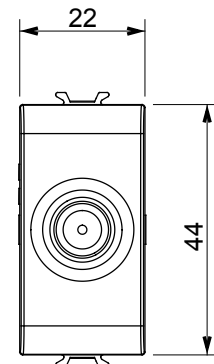

## GW13371

CHORUSMART - domestic range

Wide range of control devices, sockets for power supply (conforming to national and international standards) signal pick-up, climate control, comfort management, technical alarm signalling and emergency lighting management. The ChoruSmart modular devices are available in five colours, glossy white, satin white, natural beige, satin black and lacquered titanium and in various sizes from 1/2, 1, 2 and 3 modules. Thanks to the mounting supports for rectangular, square and round boxes, endless combinations can be created with the ChoruSmart range of plates.

Category	TV/SAT socket-outlet	Description	Direct
Colour	Natural satin beige	Attenuation	0 dB
Frequency	5-2400 MHz	Shielding	Class A
For connector type	F-Female	Standard	EN 60728-4; IEC 61169-24
No. modules	1	Cable fixing	With screw
Case	Pressure casting zamak metal body	Electrocod	0131
Material	Technopolymer		

### DIMENSIONAL