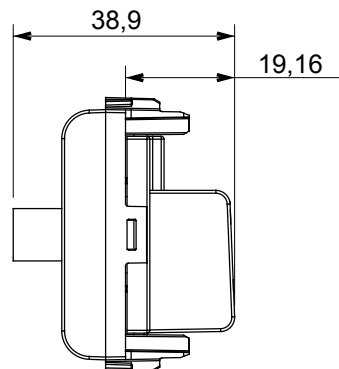

## GW13371

CHORUSMART - domestic range

Wide range of control devices, sockets for power supply (conforming to national and international standards) signal pick-up, climate control, comfort management, technical alarm signalling and emergency lighting management. The ChoruSmart modular devices are available in five colours, glossy white, satin white, natural beige, satin black and lacquered titanium and in various sizes from 1/2, 1, 2 and 3 modules. Thanks to the mounting supports for rectangular, square and round boxes, endless combinations can be created with the ChoruSmart range of plates.

Category	TV/SAT socket-outlet	Description	Direct
Colour	Natural satin beige	Attenuation	0 dB
Frequency	5-2400 MHz	Shielding	Class A
For connector type	F-Female	Standard	EN 60728-4; IEC 61169-24
No. modules	1	Cable fixing	With screw
Case	Pressure casting zamak metal body	Electrocod	0131
Material	Technopolymer		

### DIMENSIONAL